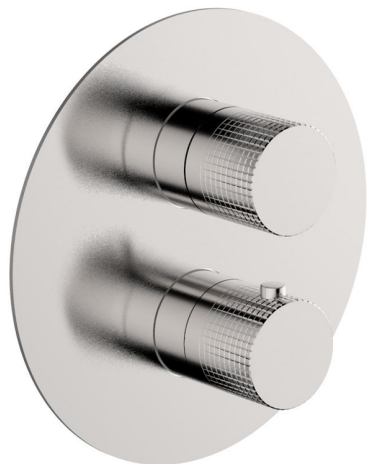

Exposed part for con.thermo.shower valve 1-outlet NUANCE X32_X1007300

MODEL **X1007300**

Exposed part for con.thermo.shower valve 1-outlet, stop valve, without concealed part, for items ZA007301, Inox AISI 316L

AVAILABLE FINISHINGS

- **5H** 5H Dark Brass Brushed
- **5L** 5L Brushed Black Titanium
- **5N** 5N Brushed Rose Gold
- **D1** D1 Brushed Inox

CHARACTERISTICS

Installation **Concealed**
Required concealed parts **ZA007301**

Thermostatic

The Cisal thermostatic is your personal water manager, helping you to handle, control and save water and energy.