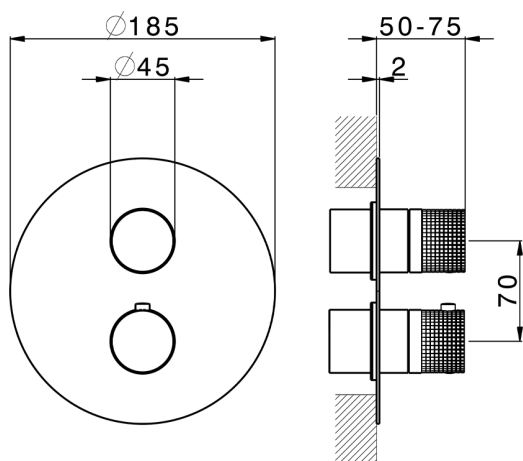

Exposed part for con.thermo.shower valve 1-outlet NUANCE X32_X1007300

MODEL **X1007300**

Exposed part for con.thermo.shower valve 1-outlet, stop valve, without concealed part, for items ZA007301, Inox AISI 316L

AVAILABLE FINISHINGS

- **5H** 5H Dark Brass Brushed
- **5L** 5L Brushed Black Titanium
- **5N** 5N Brushed Rose Gold
- **D1** D1 Brushed Inox

CHARACTERISTICS

Installation **Concealed**
Required concealed parts **ZA007301**

Thermostatic

The Cisal thermostatic is your personal water manager, helping you to handle, control and save water and energy.