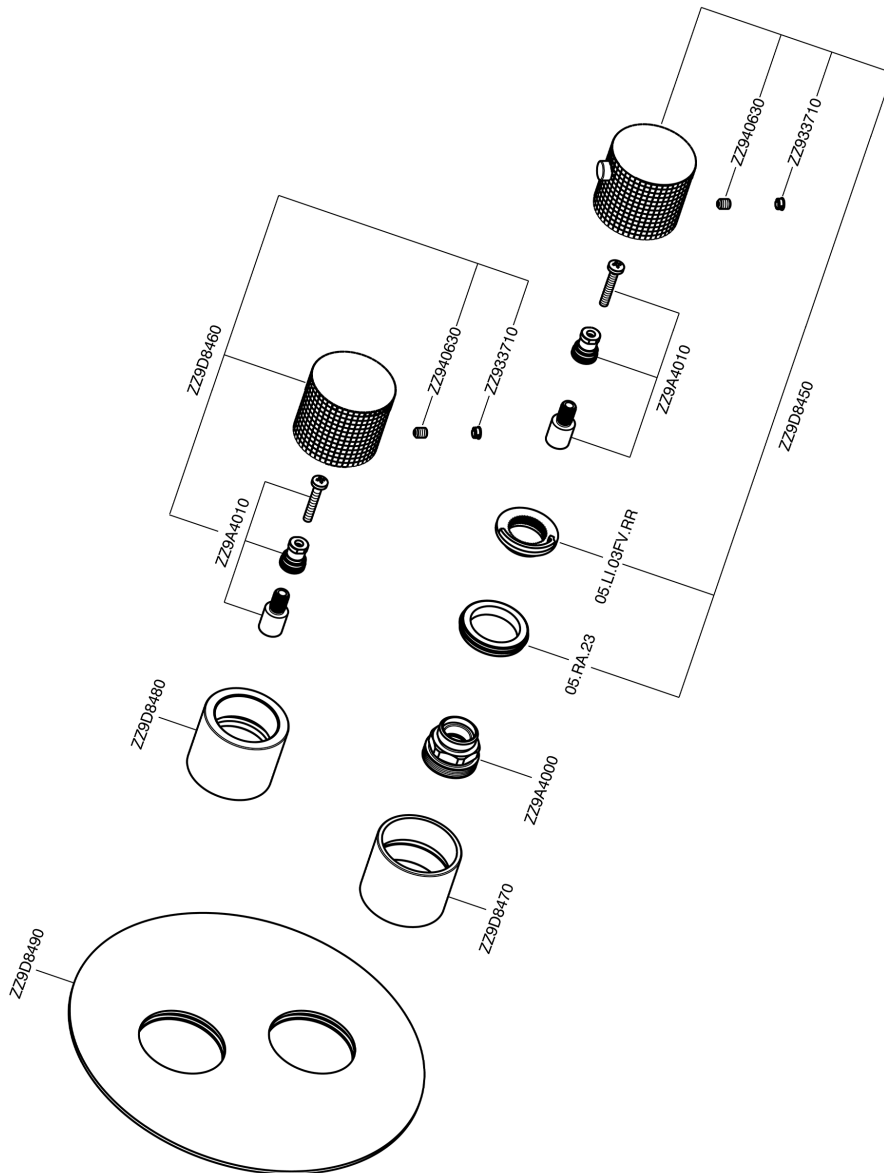

## Exposed part for con.thermo.shower valve 1-outlet NUANCE X32\_X1007300

MODEL **X1007300**

Exposed part for con.thermo.shower valve 1-outlet, stop valve, without concealed part, for items ZA007301, Inox AISI 316L

## Exposed part for con.thermo.shower valve 1-outlet NUANCE X32\_X1007300

X1007300

<https://en.cisal.it/exposed-part-for-con-thermo-shower-valve-1-outlet-nuance-x32x1007300>

## Concealed thermostatic shower valve, 1-outlet CONCEALED\_ZA007301

MODEL **ZA007301**

Concealed thermostatic shower valve,  
1-outlet, Stopvalve with 1/2" outlet, without trim kit

AVAILABLE FINISHINGS

CHARACTERISTICS

Concealed **1**  
Cartridge Spare Parts **24.04A.PP**  
**8x20 Plus P Thermostatic Valve**

Piastra/Plate/Plaque/Platte/Placa  
2-3mm: XX 25-40 YY 76-91  
10mm: XX 16-31 YY 65-80