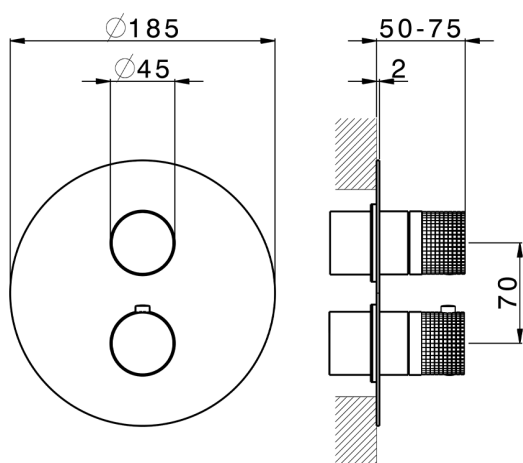

Exposed part for con.thermo.shower valve 1-outlet NUANCE X32_X1007300

MODEL **X1007300**

Exposed part for con.thermo.shower valve 1-outlet, stop valve, without concealed part, for items ZA007301, Inox AISI 316L

AVAILABLE FINISHINGS

- **5H** 5H Dark Brass Brushed
- **5L** 5L Brushed Black Titanium
- **5N** 5N Brushed Rose Gold
- **D1** D1 Brushed Inox

CHARACTERISTICS

Installation **Concealed**
Required concealed parts **ZA007301**

Thermostatic

The Cisal thermostatic is your personal water manager, helping you to handle, control and save water and energy.