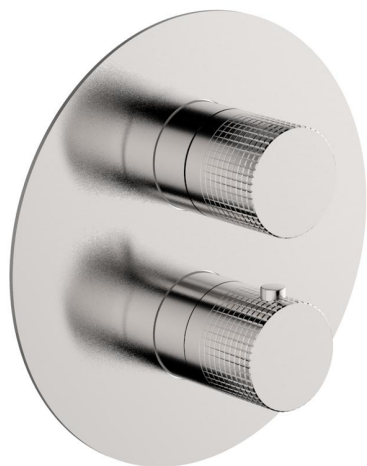

Exposed part for con.thermo.shower valve 1-outlet NUANCE X32_X1007300

MODEL **X1007300**

Exposed part for con.thermo.shower valve 1-outlet, stop valve, without concealed part, for items ZA007301, Inox AISI 316L

AVAILABLE FINISHINGS

- **5H** 5H Dark Brass Brushed
- **5L** 5L Brushed Black Titanium
- **5N** 5N Brushed Rose Gold
- **D1** D1 Brushed Inox

CHARACTERISTICS

Installation **Concealed**
Required concealed parts **ZA007301**

Thermostatic

The Cisal thermostatic is your personal water manager, helping you to handle, control and save water and energy.