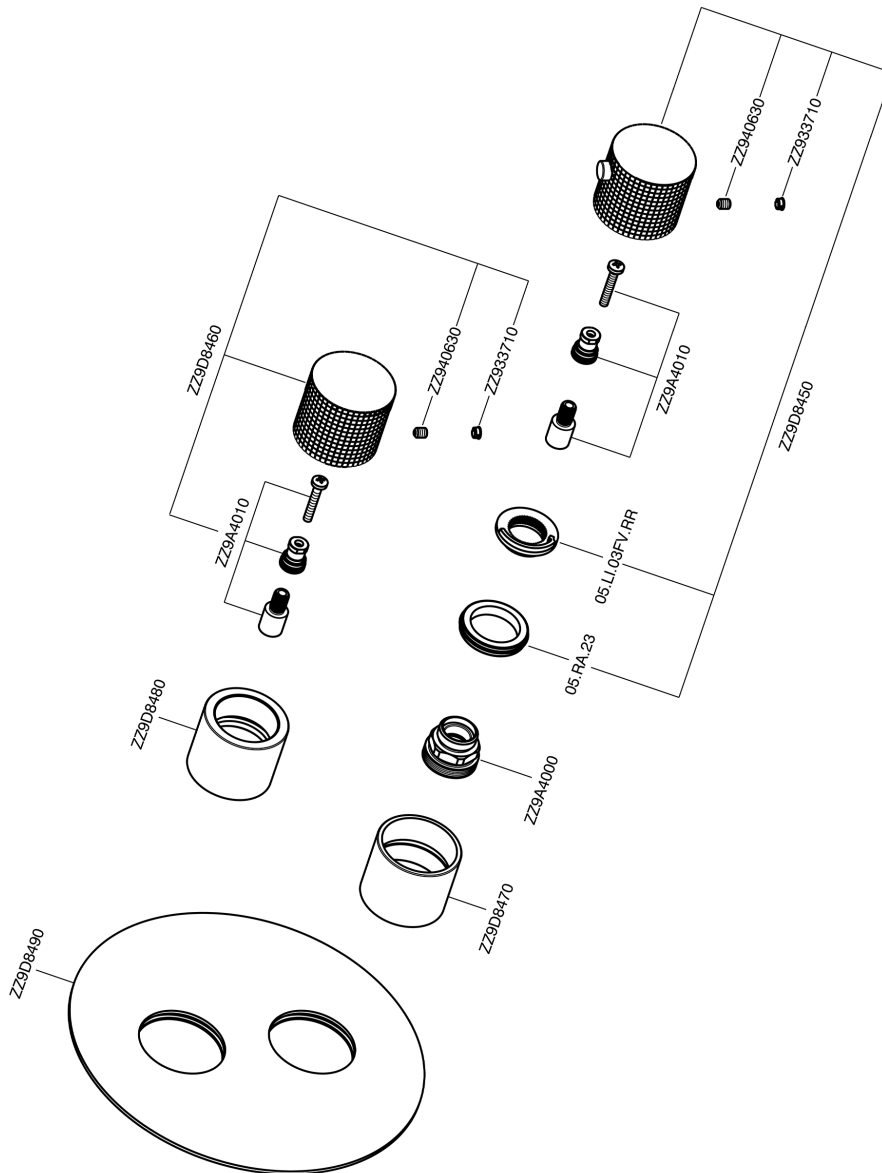

Exposed part for con.thermo.shower valve 1-outlet NUANCE X32_X1007300

X1007300

<https://en.cisal.it/exposed-part-for-con-thermo-shower-valve-1-outlet-nuance-x32x1007300>

Concealed thermostatic shower valve, 1-outlet CONCEALED_ZA007301

ZA007301

<https://en.cisal.it/concealed-thermostatic-shower-valve-1-outlet-concealedza007301>

2024-09-19