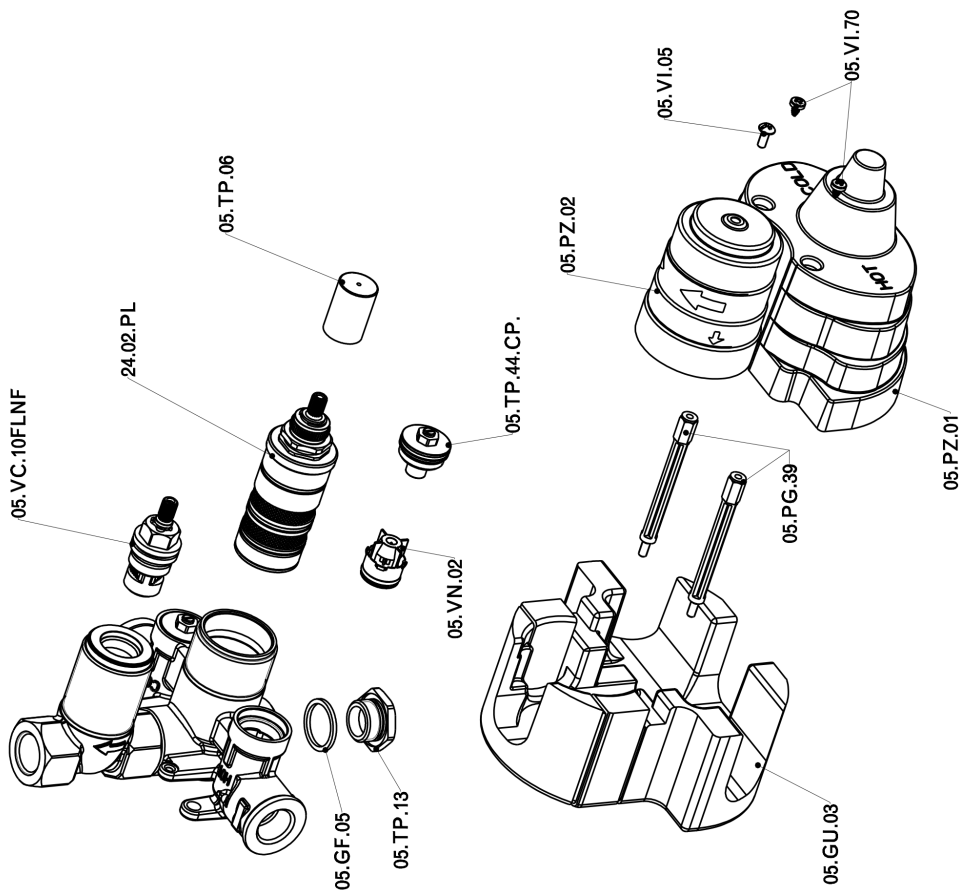

Exposed part for con.thermo.shower valve 1-outlet NUANCE X32_X1007300

X1007300

<https://en.cisal.it/exposed-part-for-con-thermo-shower-valve-1-outlet-nuance-x32x1007300>

Concealed thermostatic shower valve, 1-outlet CONCEALED_ZA007301

ZA007301

<https://en.cisal.it/concealed-thermostatic-shower-valve-1-outlet-concealedza007301>

2024-09-19