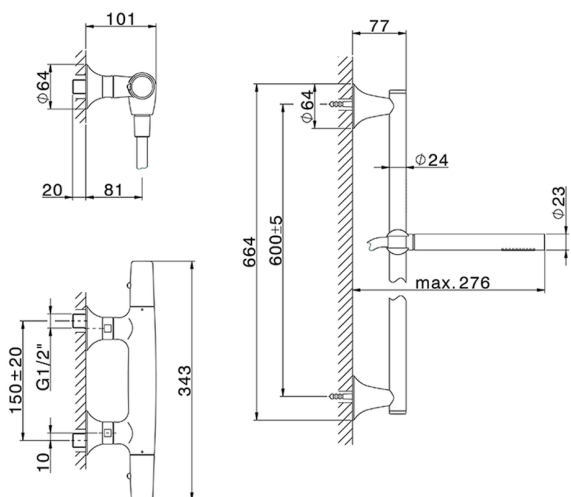

Thermostatic shower mixer with sliding bar VITA_VIS01010

MODEL **VIS01010**

Thermostatic shower mixer with sliding bar, 60 cm
Brass slide bar Ø24 w/brass sliding bracket, 23 mm
Brass One Spray handshower, 150 cm SUPREME
smooth flexible hose

AVAILABLE FINISHINGS

-  **21** 21 Chrome
-  **2Q** 2Q Black Titanium
-  **40** 40 Matt Black
-  **4Q** 4Q Matt White

CHARACTERISTICS

Cartridge Spare Parts **ZZ96551000**

TMX 25 Thermostatic Valve

SafeTouch