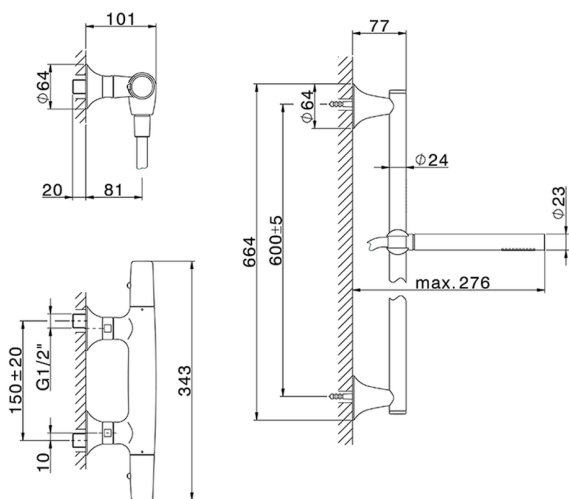

## Thermostatic shower mixer with sliding bar VITA\_VIS01010

MODEL **VIS01010**

Thermostatic shower mixer with sliding bar, 60 cm  
Brass slide bar Ø24 w/brass sliding bracket, 23 mm  
Brass One Spray handshower, 150 cm SUPREME  
smooth flexible hose

### CHARACTERISTICS

Cartridge Spare Parts **ZZ96551000**

**TMX 25 Thermostatic Valve**