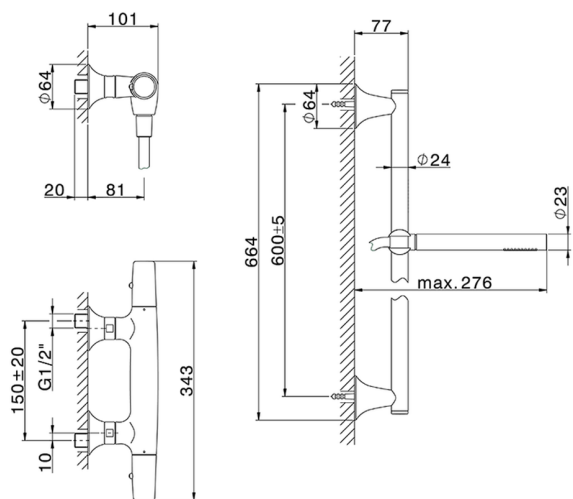

## Thermostatic shower mixer with sliding bar VITA\_VIS01010

MODEL **VIS01010**

Thermostatic shower mixer with sliding bar, 60 cm  
Brass slide bar Ø24 w/brass sliding bracket, 23 mm  
Brass One Spray handshower, 150 cm SUPREME  
smooth flexible hose

### CHARACTERISTICS

Cartridge Spare Parts **ZZ96551000**

**TMX 25 Thermostatic Valve**