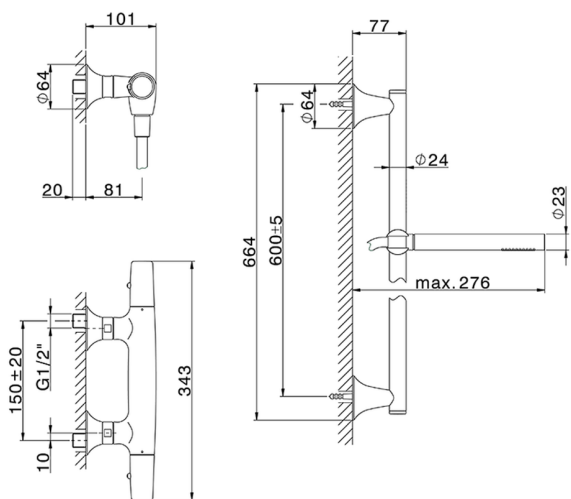

Thermostatic shower mixer with sliding bar VITA_VIS01010

MODEL **VIS01010**

Thermostatic shower mixer with sliding bar, 60 cm
Brass slide bar Ø24 w/brass sliding bracket, 23 mm
Brass One Spray handshower, 150 cm SUPREME
smooth flexible hose

AVAILABLE FINISHINGS

-  **21** 21 Chrome
-  **2Q** 2Q Black Titanium
-  **40** 40 Matt Black
-  **4Q** 4Q Matt White

CHARACTERISTICS

Cartridge Spare Parts **ZZ96551000**

TMX 25 Thermostatic Valve

SafeTouch