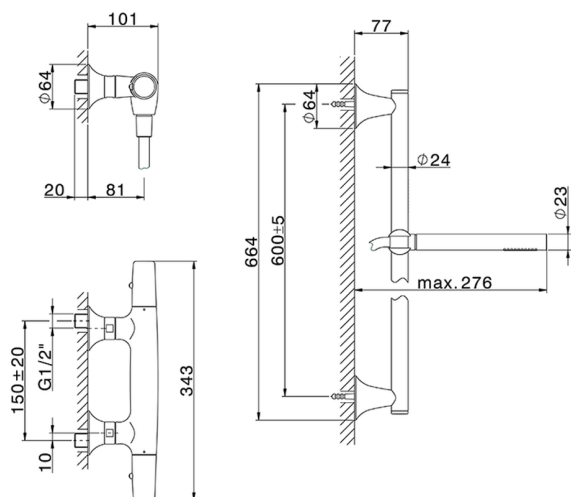

## Thermostatic shower mixer with sliding bar VITA\_VIS01010

MODEL **VIS01010**

Thermostatic shower mixer with sliding bar, 60 cm  
Brass slide bar Ø24 w/brass sliding bracket, 23 mm  
Brass One Spray handshower, 150 cm SUPREME  
smooth flexible hose

### CHARACTERISTICS

Cartridge Spare Parts **ZZ96551000**

**TMX 25 Thermostatic Valve**