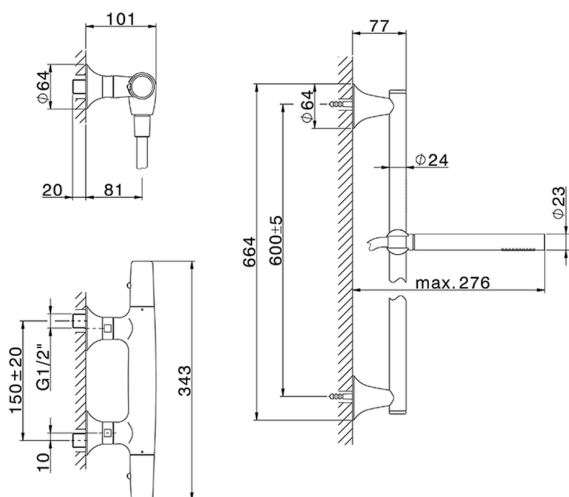

## Thermostatic shower mixer with sliding bar VITA\_VIS01010

MODEL **VIS01010**

Thermostatic shower mixer with sliding bar, 60 cm  
Brass slide bar Ø24 w/brass sliding bracket, 23 mm  
Brass One Spray handshower, 150 cm SUPREME  
smooth flexible hose

### CHARACTERISTICS

Cartridge Spare Parts **ZZ96551000**

**TMX 25 Thermostatic Valve**