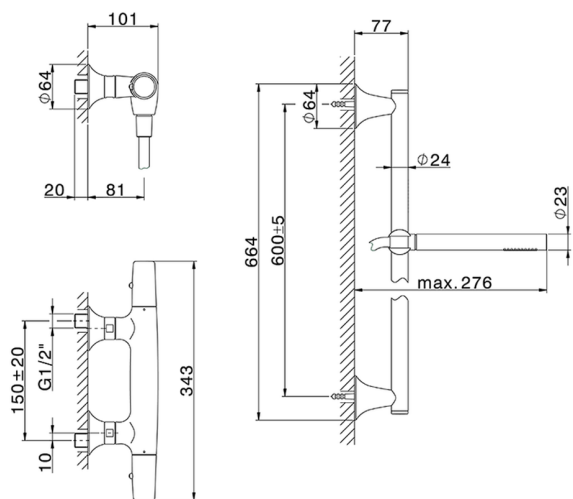

Thermostatic shower mixer with sliding bar VITA_VIS01010

MODEL **VIS01010**

Thermostatic shower mixer with sliding bar, 60 cm
Brass slide bar Ø24 w/brass sliding bracket, 23 mm
Brass One Spray handshower, 150 cm SUPREME
smooth flexible hose

AVAILABLE FINISHINGS

-  **21** 21 Chrome
-  **2Q** 2Q Black Titanium
-  **40** 40 Matt Black
-  **4Q** 4Q Matt White

CHARACTERISTICS

Cartridge Spare Parts **ZZ96551000**

TMX 25 Thermostatic Valve

SafeTouch