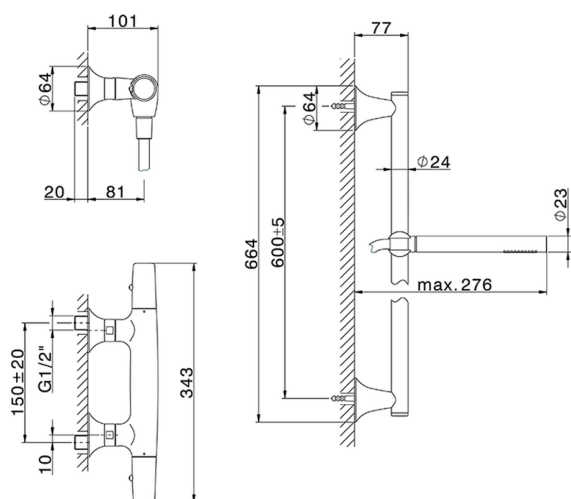

Thermostatic shower mixer with sliding bar VITA_VIS01010

MODEL **VIS01010**

Thermostatic shower mixer with sliding bar, 60 cm
Brass slide bar Ø24 w/brass sliding bracket, 23 mm
Brass One Spray handshower, 150 cm SUPREME
smooth flexible hose

AVAILABLE FINISHINGS

-  **21** 21 Chrome
-  **2Q** 2Q Black Titanium
-  **40** 40 Matt Black
-  **4Q** 4Q Matt White

CHARACTERISTICS

Cartridge Spare Parts **ZZ96551000**

TMX 25 Thermostatic Valve

SafeTouch