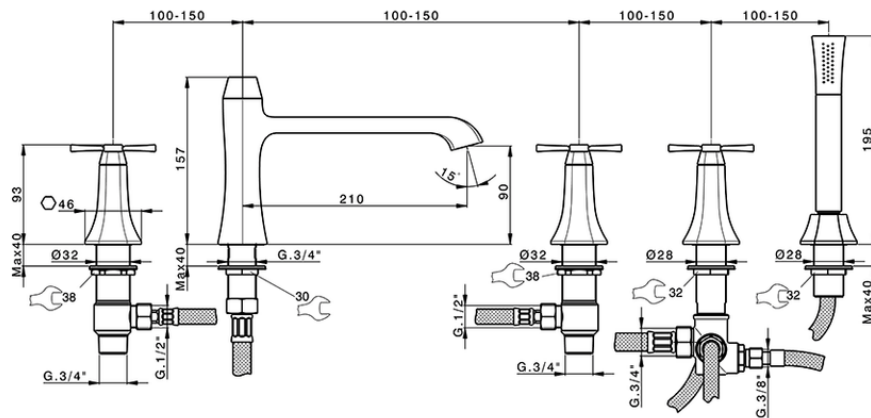

Deck-mounted 5-hole bath mixer CHERIE_CX000260

CX000260

<https://en.cisal.it/deck-mounted-5-hole-bath-mixer-cherie-cx000260>

2026-06-14