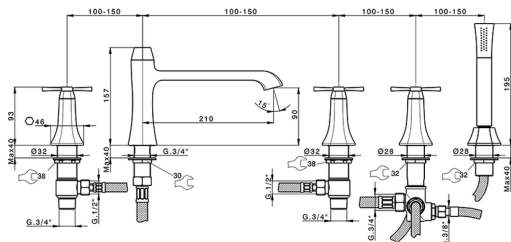

Deck-mounted 5-hole bath mixer CHERIE_CX000260

MODEL **CX000260**

Deck-mounted 5-hole bath mixer, 2 outlet diverter, Chérie Brass one spray handshower, 175 cm Brass flexible hose

AVAILABLE FINISHINGS

- 
6T 6T Chrome/Matt Black
- 
7C 7C Gold/Matt Black
- 
7D 7D Polished Nickel/Matt Black
- 
7E 7E Rose Gold/Matt Black