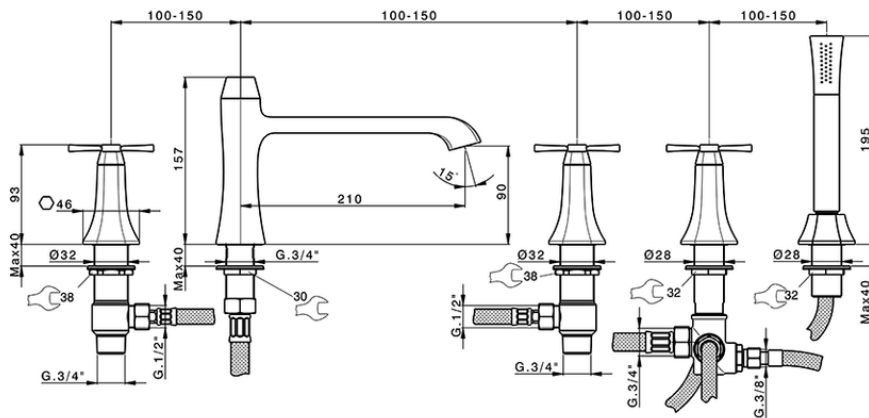

Deck-mounted 5-hole bath mixer CHERIE_CX000260

CX000260

<https://en.cisal.it/deck-mounted-5-hole-bath-mixer-cherie-cx000260>

2026-04-28