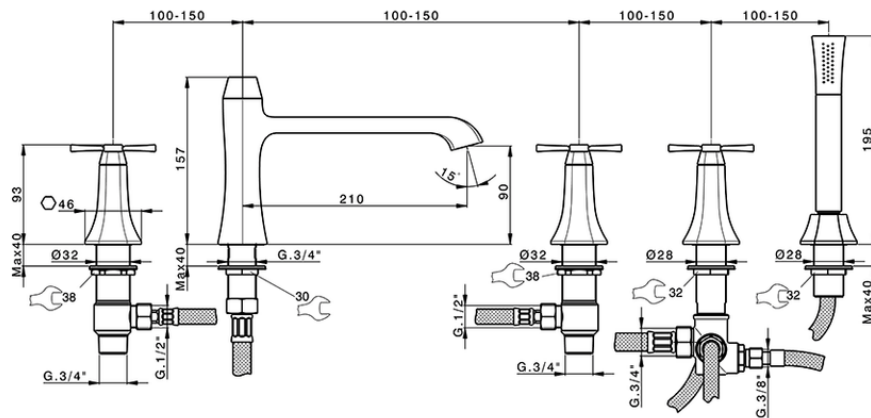

## Deck-mounted 5-hole bath mixer CHERIE\_CX000260

CX000260

<https://en.cisal.it/deck-mounted-5-hole-bath-mixer-cherie-cx000260>

2026-04-08