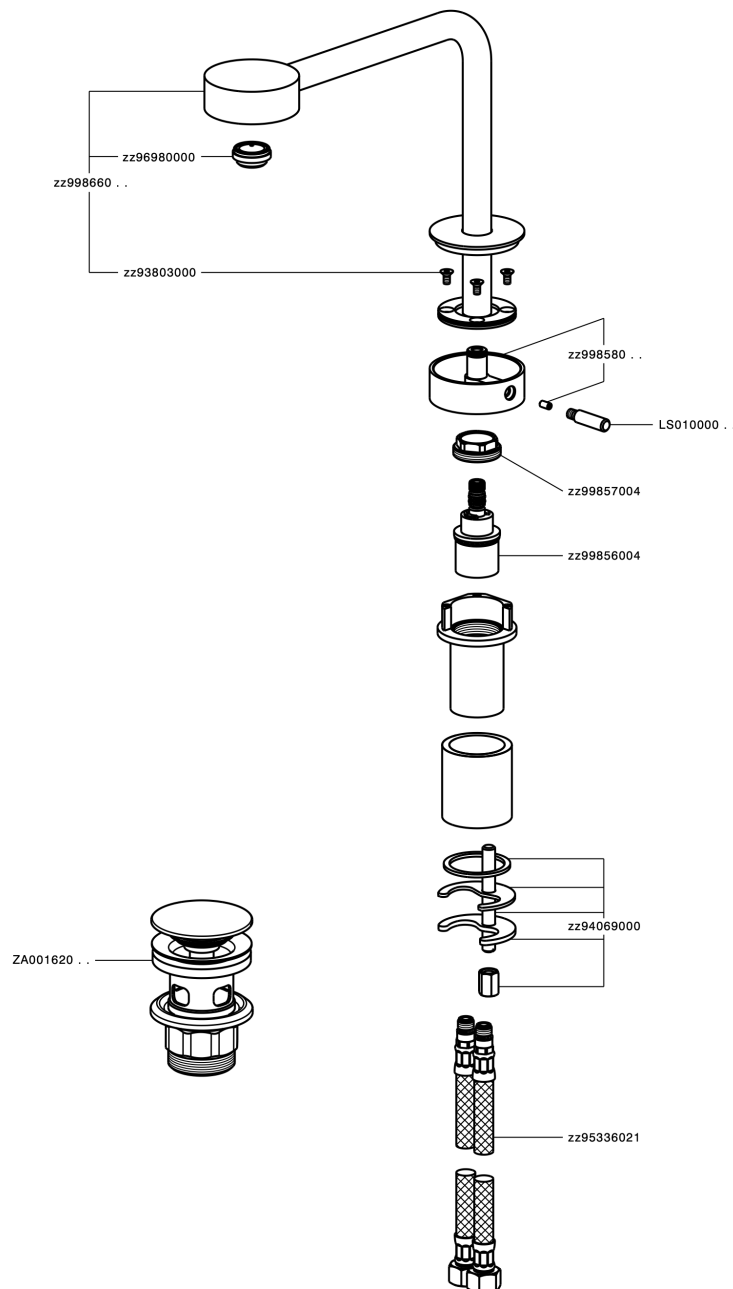

Single lever 'high' washbasin mixer SLIM_SM001710

MODEL **SM001710**

Single lever 'high' washbasin mixer, with 1"1/4 Click Clack waste, G.3/8" stainless steel flexible hoses

AVAILABLE FINISHINGS

-  **40** 40 Matt Black
-  **4Q** 4Q Matt White
-  **6T** 6T Chrome/Matt Black
-  **7D** 7D Polished Nickel/Matt Black

CHARACTERISTICS

Cartridge Spare Parts **ZZ99856004**

27 mm Progressive single-lever cartridge

Single lever 'high' washbasin mixer SLIM_SM001710

SM001710

<https://en.cisal.it/single-lever-high-washbasin-mixer-slim-sm001710>