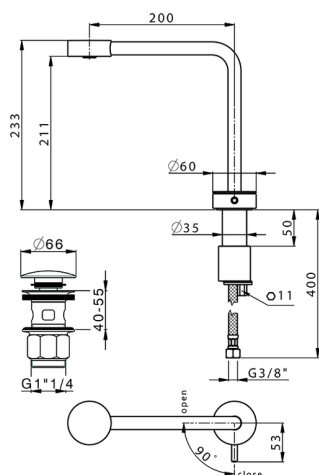

Single lever 'high' washbasin mixer SLIM_SM001710

MODEL **SM001710**

Single lever 'high' washbasin mixer, with 1"1/4 Click Clack waste, G.3/8" stainless steel flexible hoses

AVAILABLE FINISHINGS

-  **40** 40 Matt Black
-  **4Q** 4Q Matt White
-  **6T** 6T Chrome/Matt Black
-  **7D** 7D Polished Nickel/Matt Black

CHARACTERISTICS

Cartridge Spare Parts **ZZ99856004**

27 mm Progressive single-lever cartridge

Single lever 'high' washbasin mixer SLIM_SM001710

SM001710

<https://en.cisal.it/single-lever-high-washbasin-mixer-slim-sm001710>