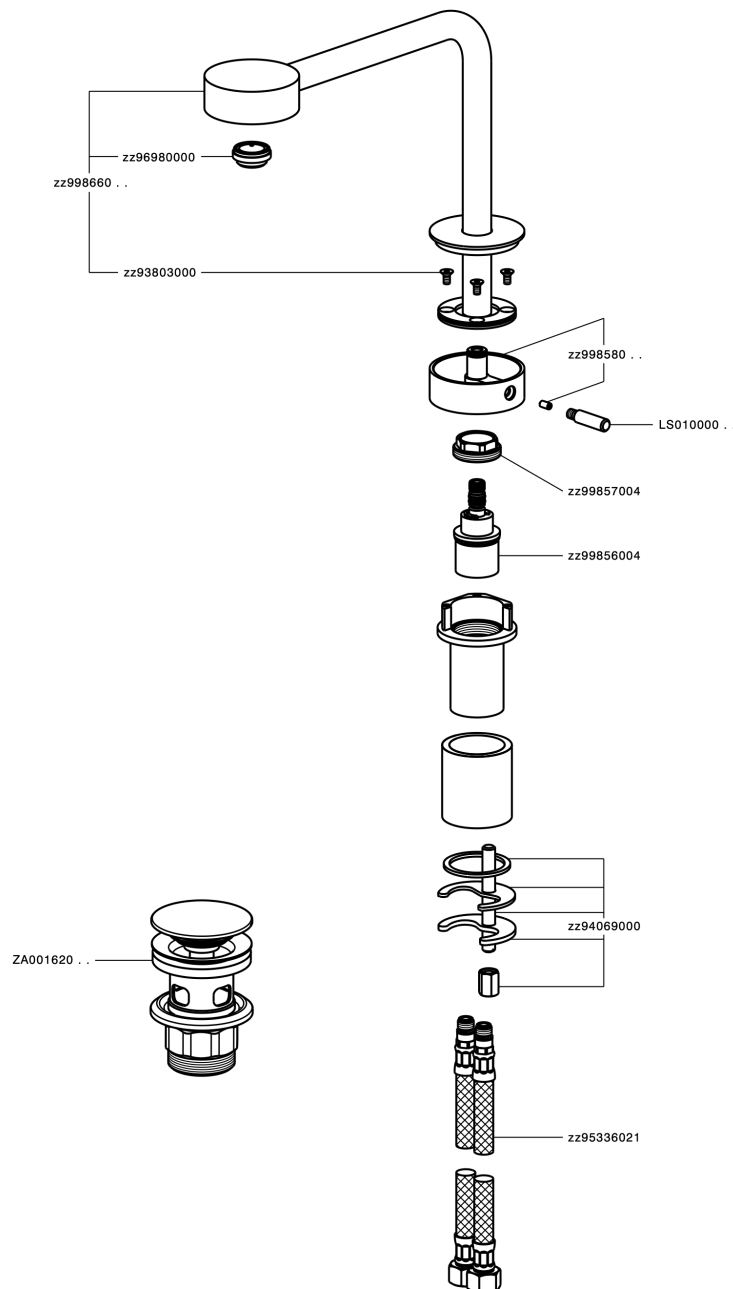

Single lever 'high' washbasin mixer SLIM_SM001710

SM001710

<https://en.cisal.it/single-lever-high-washbasin-mixer-slim-sm001710>

2026-04-26