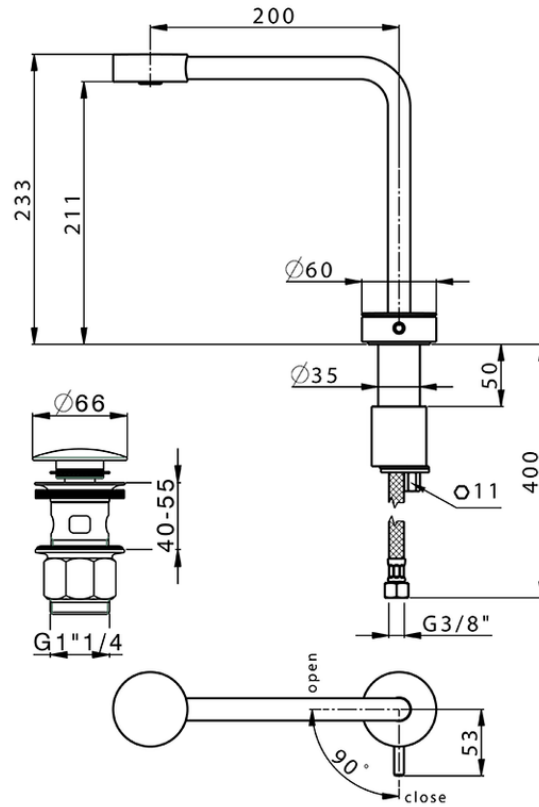

Single lever 'high' washbasin mixer SLIM_SM001710

SM001710

<https://en.cisal.it/single-lever-high-washbasin-mixer-slim-sm001710>

2026-07-03