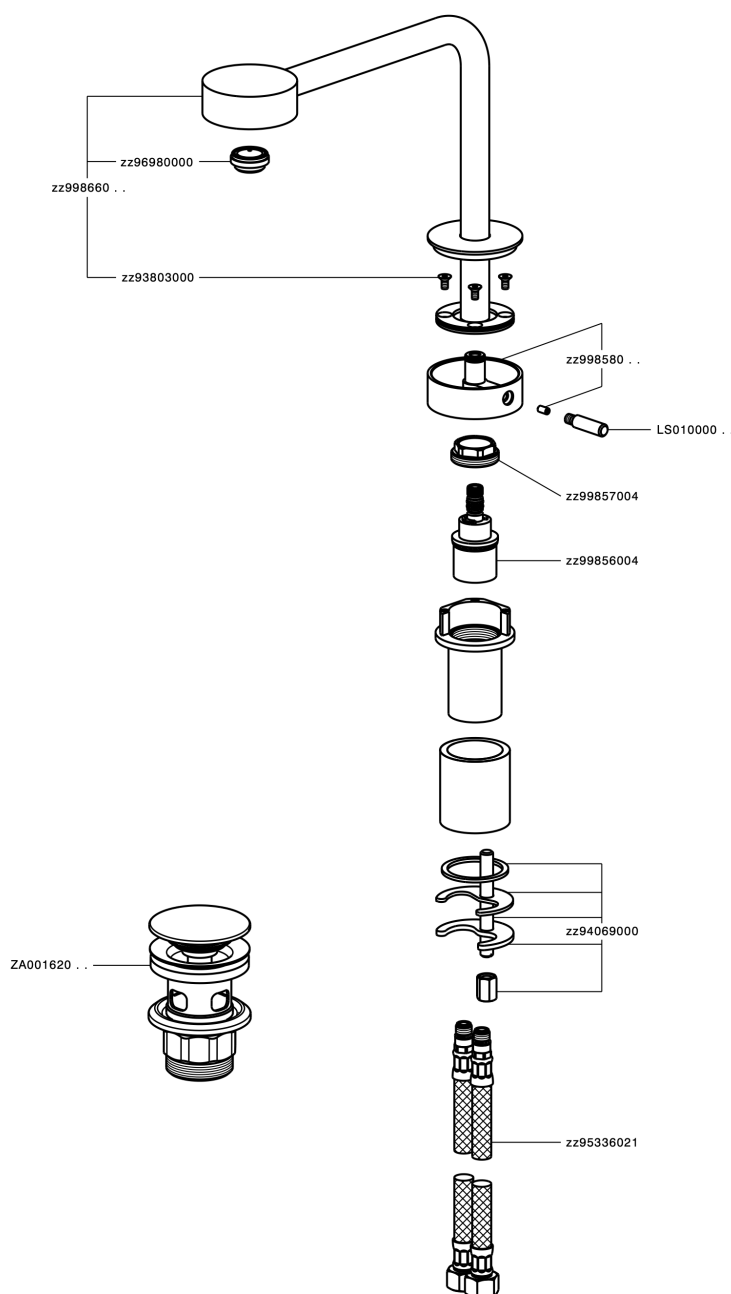

## Single lever 'high' washbasin mixer SLIM\_SM001710

MODEL **SM001710**

Single lever 'high' washbasin mixer, with 1"1/4 Click Clack waste, G.3/8" stainless steel flexible hoses

### CHARACTERISTICS

Cartridge Spare Parts **ZZ99856004**

**27 mm Progressive single-lever cartridge**

## Single lever 'high' washbasin mixer SLIM\_SM001710

SM001710

<https://en.cisal.it/single-lever-high-washbasin-mixer-slim-sm001710>

2026-04-26