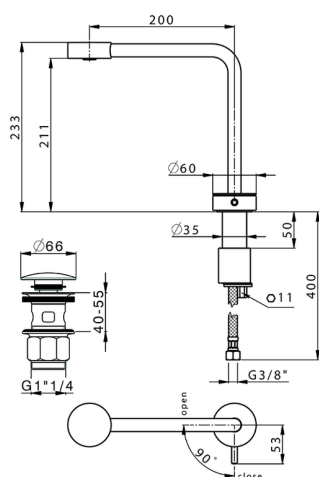

## Single lever 'high' washbasin mixer SLIM\_SM001710

MODEL **SM001710**

Single lever 'high' washbasin mixer, with 1"1/4 Click Clack waste, G.3/8" stainless steel flexible hoses

### CHARACTERISTICS

Cartridge Spare Parts **ZZ99856004**

**27 mm Progressive single-lever cartridge**

## Single lever 'high' washbasin mixer SLIM\_SM001710

SM001710

<https://en.cisal.it/single-lever-high-washbasin-mixer-slim-sm001710>

2026-04-26