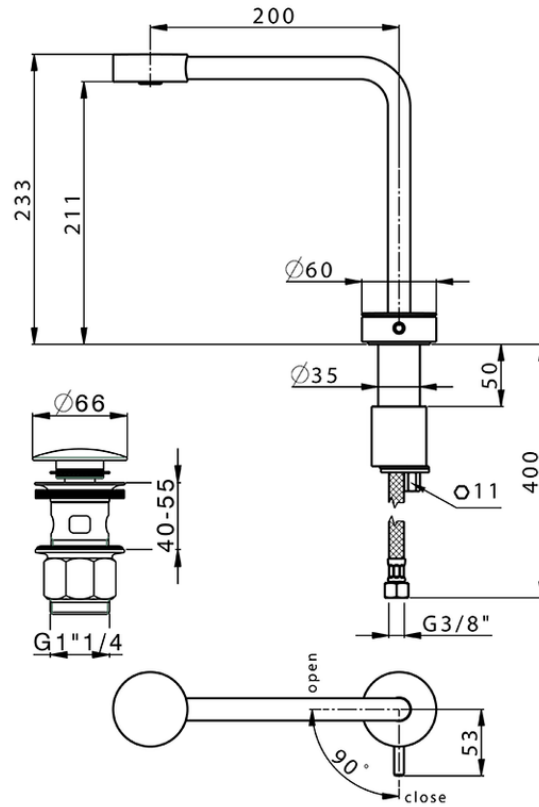

Single lever 'high' washbasin mixer SLIM_SM001710

SM001710

<https://en.cisal.it/single-lever-high-washbasin-mixer-slim-sm001710>

2026-06-14