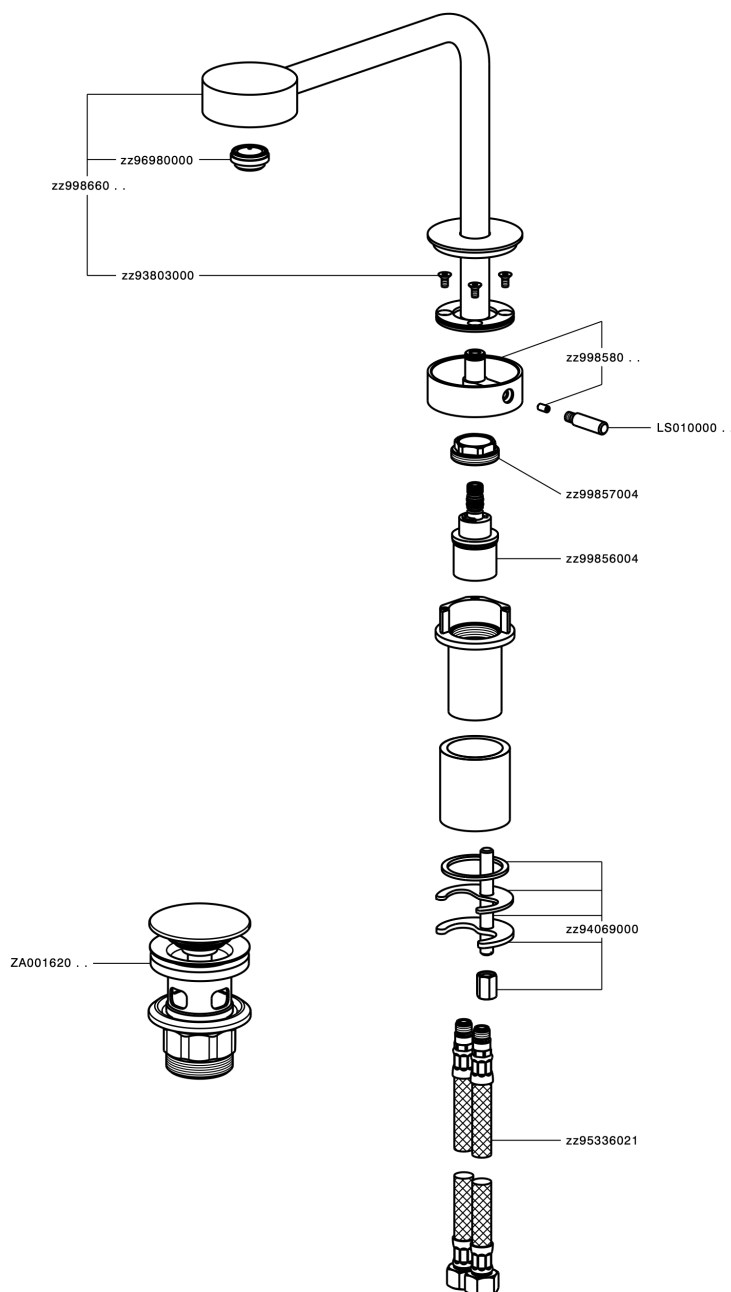

## Single lever 'high' washbasin mixer SLIM\_SM001710

MODEL **SM001710**

Single lever 'high' washbasin mixer, with 1"1/4 Click Clack waste, G.3/8" stainless steel flexible hoses

### CHARACTERISTICS

Cartridge Spare Parts **ZZ99856004**

**27 mm Progressive single-lever cartridge**

## Single lever 'high' washbasin mixer SLIM\_SM001710

SM001710

<https://en.cisal.it/single-lever-high-washbasin-mixer-slim-sm001710>

2026-05-17