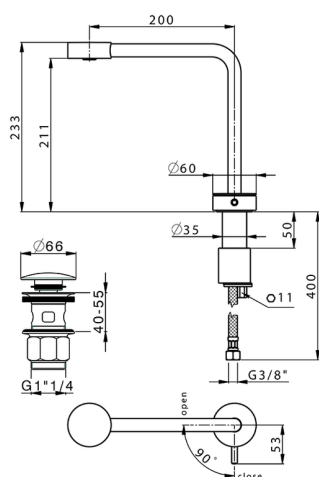

## Single lever 'high' washbasin mixer SLIM\_SM001710

MODEL **SM001710**

Single lever 'high' washbasin mixer, with 1"1/4 Click Clack waste, G.3/8" stainless steel flexible hoses

### CHARACTERISTICS

Cartridge Spare Parts **ZZ99856004**

**27 mm Progressive single-lever cartridge**

## Single lever 'high' washbasin mixer SLIM\_SM001710

SM001710

<https://en.cisal.it/single-lever-high-washbasin-mixer-slim-sm001710>

2026-05-17