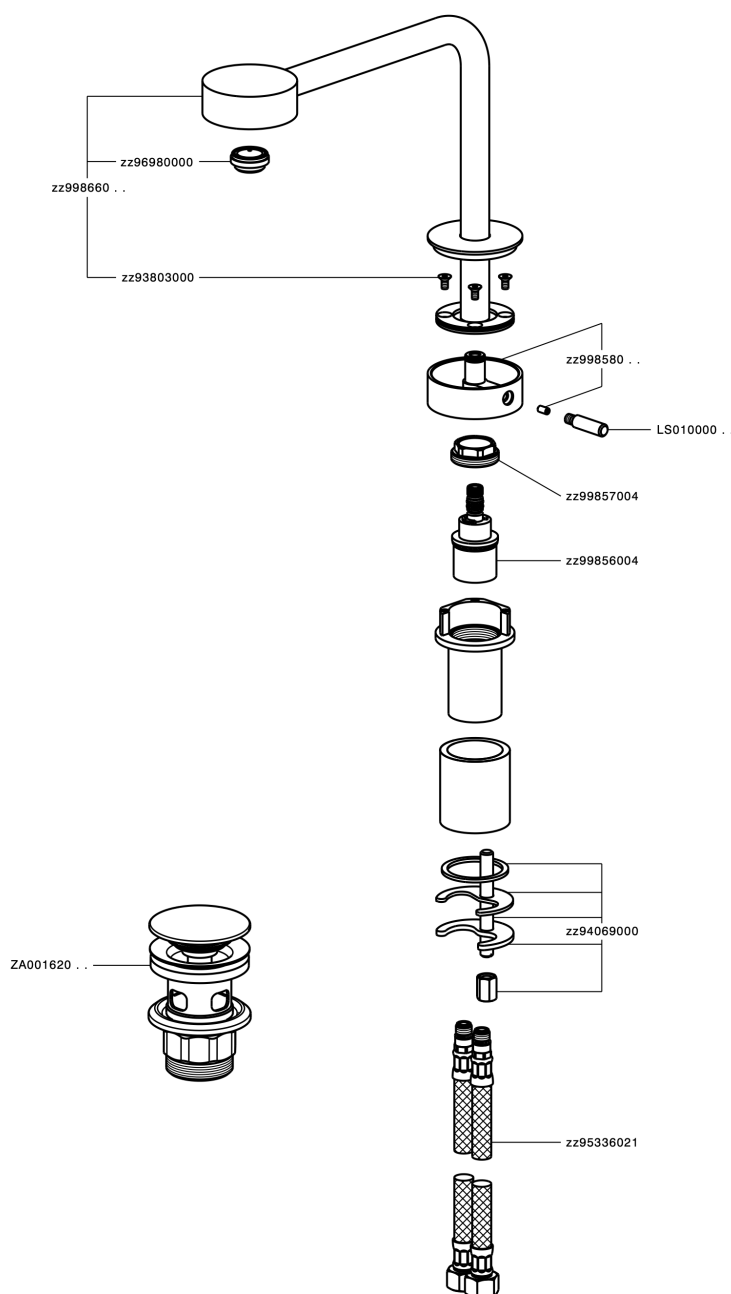

Single lever 'high' washbasin mixer SLIM_SM001710

SM001710

<https://en.cisal.it/single-lever-high-washbasin-mixer-slim-sm001710>

2026-04-26