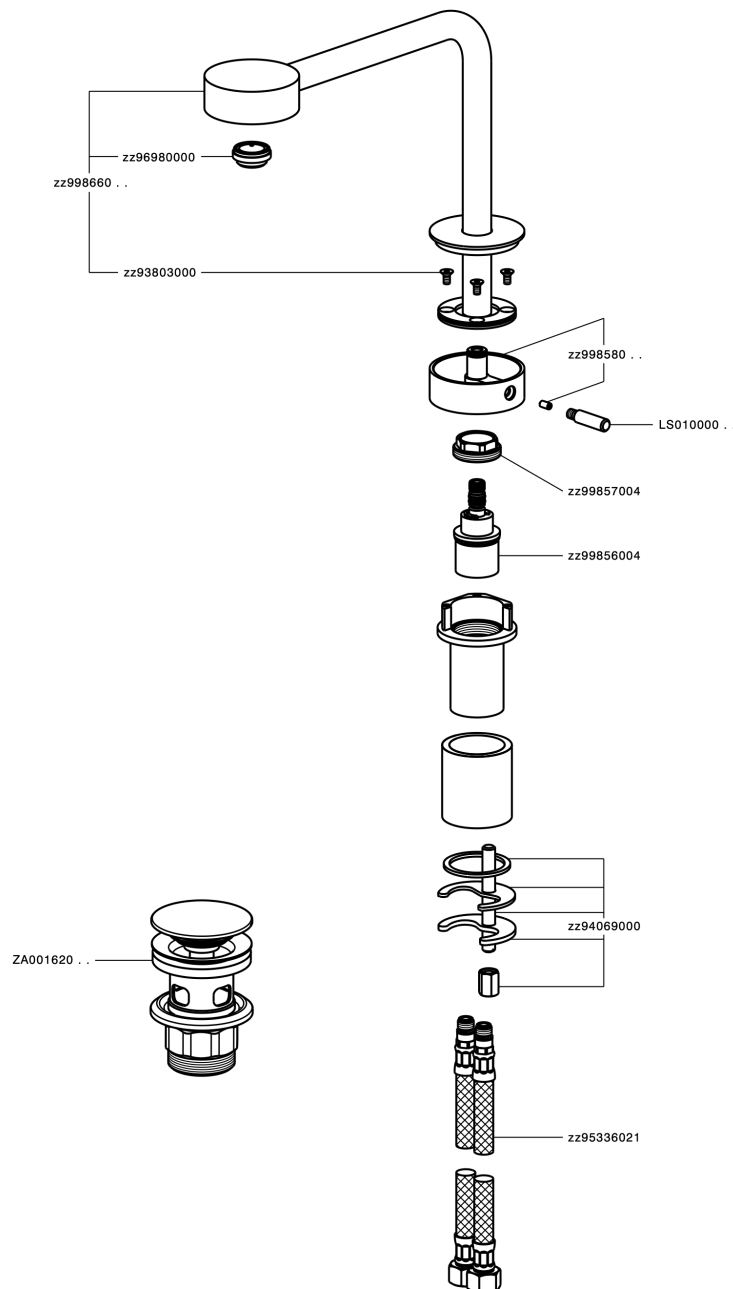

Single lever 'high' washbasin mixer SLIM_SM001710

SM001710

<https://en.cisal.it/single-lever-high-washbasin-mixer-slim-sm001710>

2026-06-13