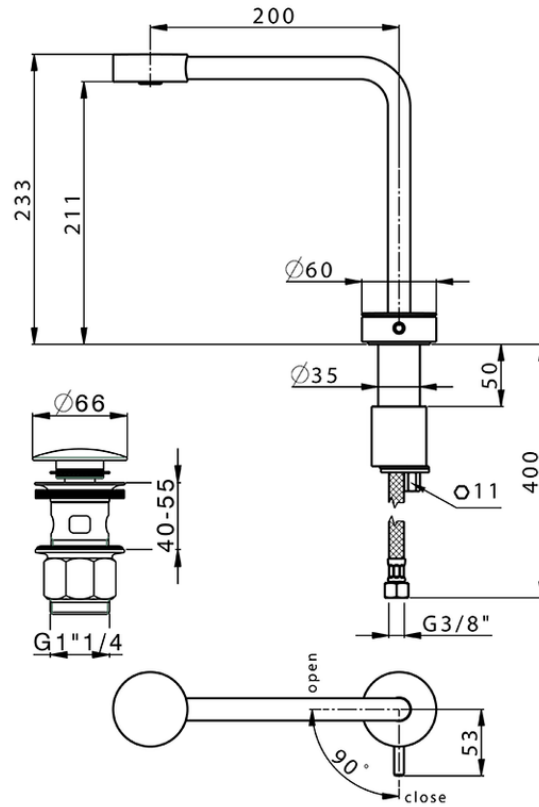

Single lever 'high' washbasin mixer SLIM_SM001710

SM001710

<https://en.cisal.it/single-lever-high-washbasin-mixer-slim-sm001710>

2026-06-13