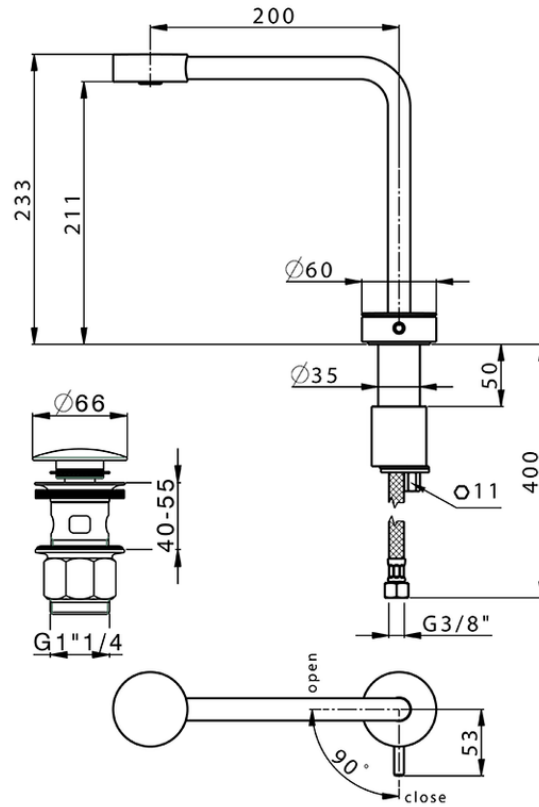

Single lever 'high' washbasin mixer SLIM_SM001710

SM001710

<https://en.cisal.it/single-lever-high-washbasin-mixer-slim-sm001710>

2026-04-26