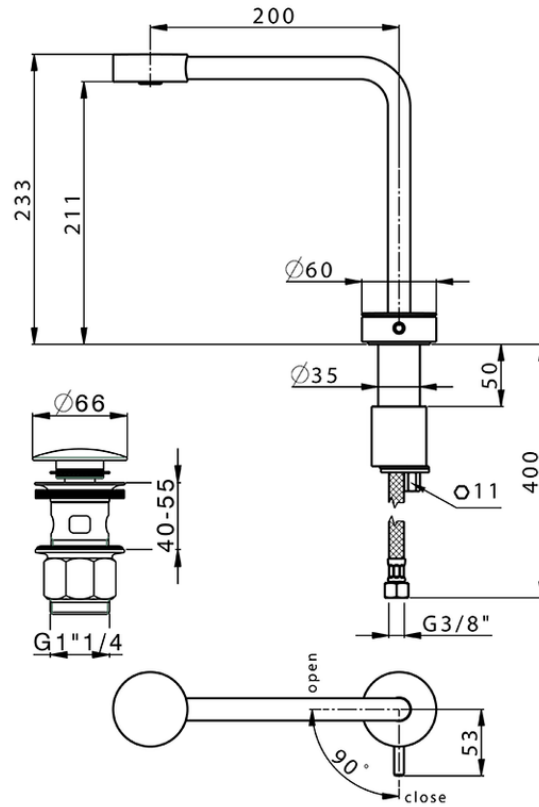

## Single lever 'high' washbasin mixer SLIM\_SM001710

SM001710

<https://en.cisal.it/single-lever-high-washbasin-mixer-slim-sm001710>

2026-05-17