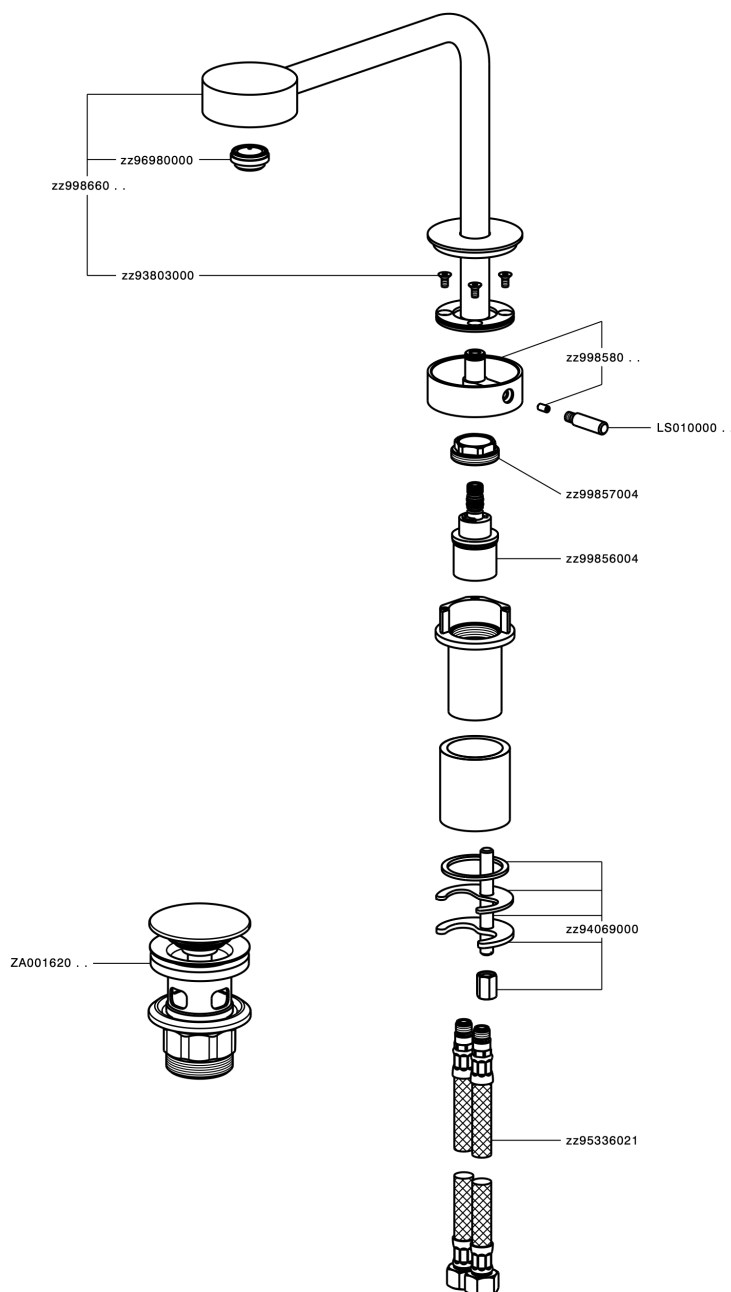

Single lever 'high' washbasin mixer SLIM_SM001710

MODEL **SM001710**

Single lever 'high' washbasin mixer, with 1"1/4 Click Clack waste, G.3/8" stainless steel flexible hoses

AVAILABLE FINISHINGS

-  **40** 40 Matt Black
-  **4Q** 4Q Matt White
-  **6T** 6T Chrome/Matt Black
-  **7D** 7D Polished Nickel/Matt Black

CHARACTERISTICS

Cartridge Spare Parts **ZZ99856004**

27 mm Progressive single-lever cartridge

Single lever 'high' washbasin mixer SLIM_SM001710

SM001710

<https://en.cisal.it/single-lever-high-washbasin-mixer-slim-sm001710>