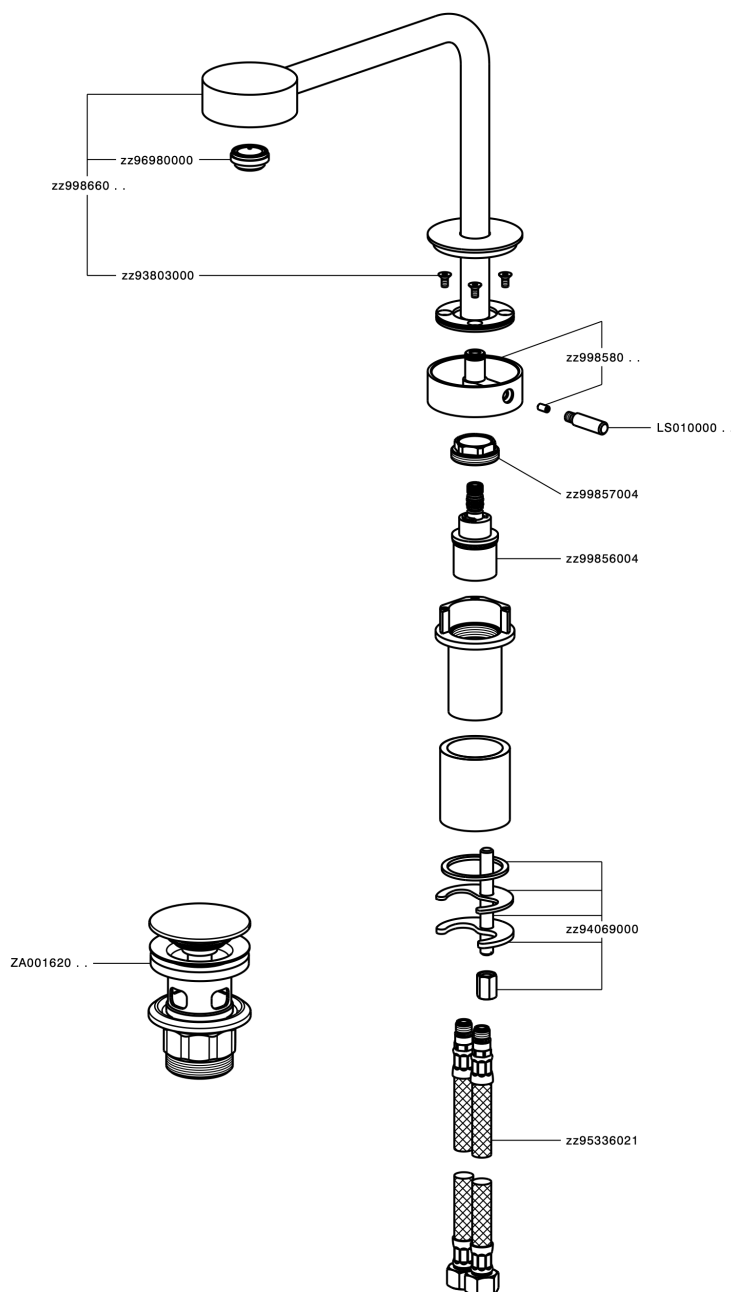

Single lever 'high' washbasin mixer SLIM_SM001710

SM001710

<https://en.cisal.it/single-lever-high-washbasin-mixer-slim-sm001710>

2026-06-14