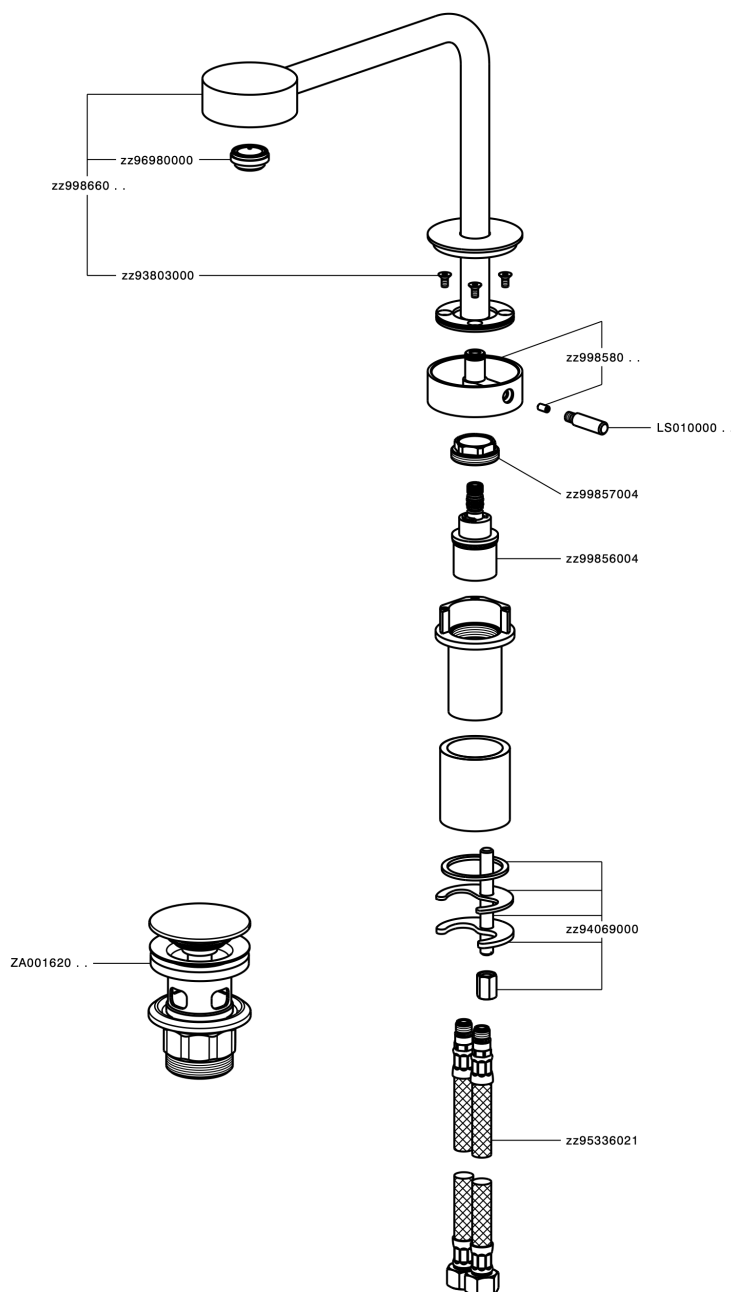

## Single lever 'high' washbasin mixer SLIM\_SM001710

SM001710

<https://en.cisal.it/single-lever-high-washbasin-mixer-slim-sm001710>

2026-05-17