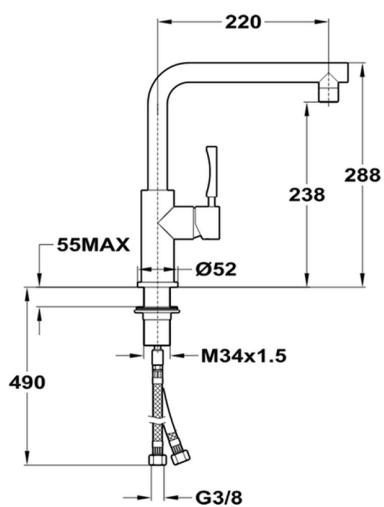

## Single lever sink mixer, STAINLESS STEEL made KITCHEN\_LC000050

MODEL **LC000050**

Single lever sink mixer, STAINLESS STEEL made, swivel spout, G.3/8" stainless steel flexible hose, Inox AISI 304

AVAILABLE FINISHINGS

**D1** D1 Brushed Inox

CHARACTERISTICS

Cartridge Spare Parts **ZZ97179000**

**35 mm Cartridge**

2026-04-29