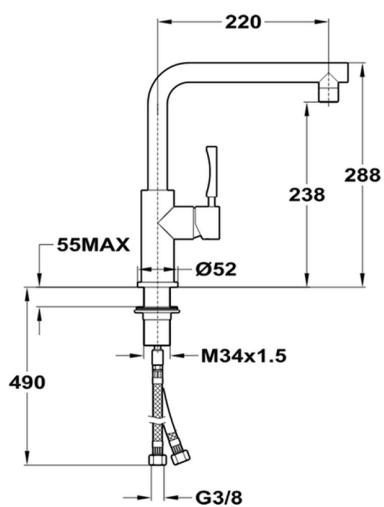

Single lever sink mixer, STAINLESS STEEL made KITCHEN_LC000050

MODEL **LC000050**

Single lever sink mixer, STAINLESS STEEL made, swivel spout, G.3/8" stainless steel flexible hose, Inox AISI 304

AVAILABLE FINISHINGS

D1 D1 Brushed Inox

CHARACTERISTICS

Cartridge Spare Parts **ZZ97179000**

35 mm Cartridge

2026-05-20