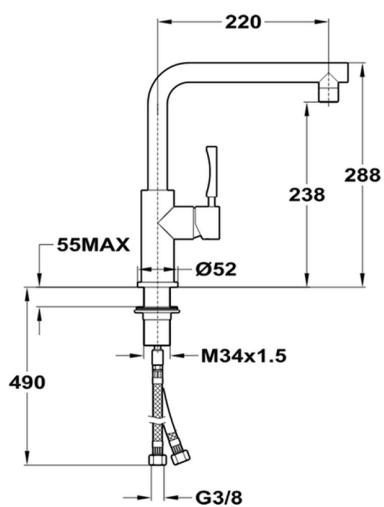

Single lever sink mixer, STAINLESS STEEL made KITCHEN_LC000050

MODEL **LC000050**

Single lever sink mixer, STAINLESS STEEL made, swivel spout, G.3/8" stainless steel flexible hose, Inox AISI 304

AVAILABLE FINISHINGS

D1 D1 Brushed Inox

CHARACTERISTICS

Cartridge Spare Parts **ZZ97179000**

35 mm Cartridge

2026-04-08