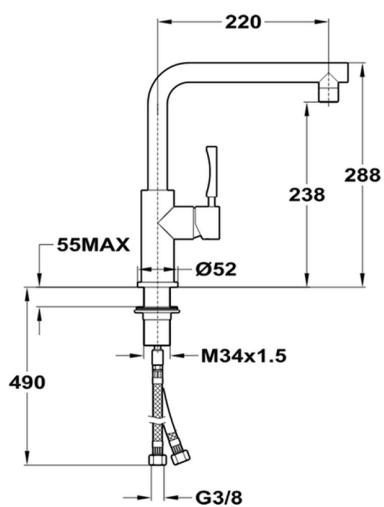

## Single lever sink mixer, STAINLESS STEEL made KITCHEN\_LC000050

MODEL **LC000050**

Single lever sink mixer, STAINLESS STEEL made, swivel spout, G.3/8" stainless steel flexible hose, Inox AISI 304

AVAILABLE FINISHINGS

**D1** D1 Brushed Inox

CHARACTERISTICS

Cartridge Spare Parts **ZZ97179000**

**35 mm Cartridge**

2026-06-13