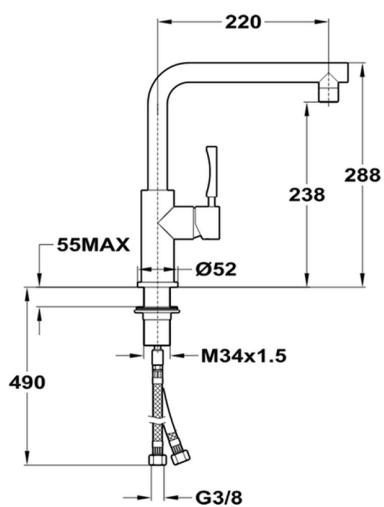

Single lever sink mixer, STAINLESS STEEL made KITCHEN_LC000050

MODEL **LC000050**

Single lever sink mixer, STAINLESS STEEL made, swivel spout, G.3/8" stainless steel flexible hose, Inox AISI 304

AVAILABLE FINISHINGS

D1 D1 Brushed Inox

CHARACTERISTICS

Cartridge Spare Parts **ZZ97179000**

35 mm Cartridge

2026-07-03