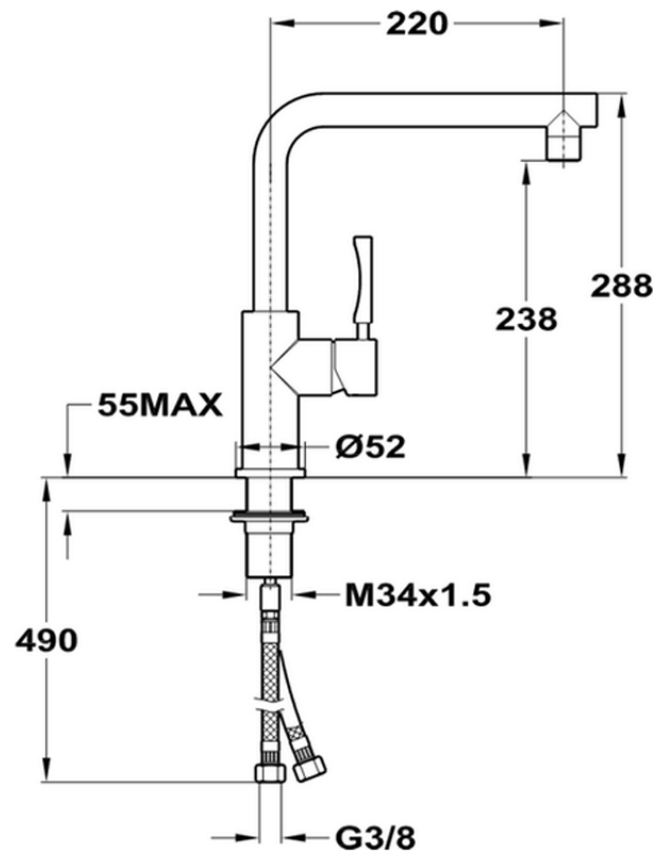

**Single lever sink mixer, STAINLESS STEEL made KITCHEN\_LC000050**

LC000050

<https://en.cisal.it/single-lever-sink-mixer-stainless-steel-made-kitchen-lc000050>

2026-06-14