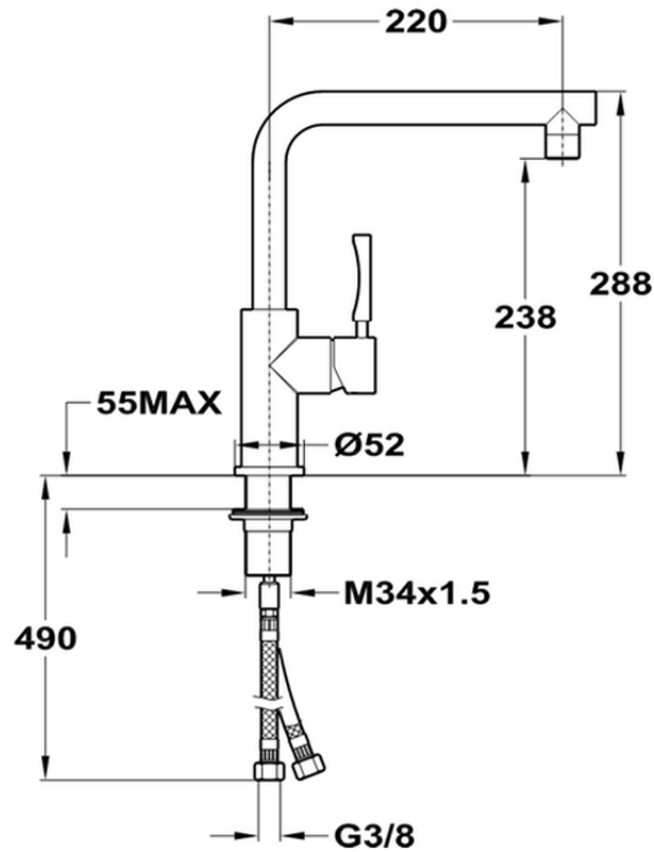

Single lever sink mixer, STAINLESS STEEL made KITCHEN_LC000050

LC000050

<https://en.cisal.it/single-lever-sink-mixer-stainless-steel-made-kitchen-lc000050>

2026-04-29