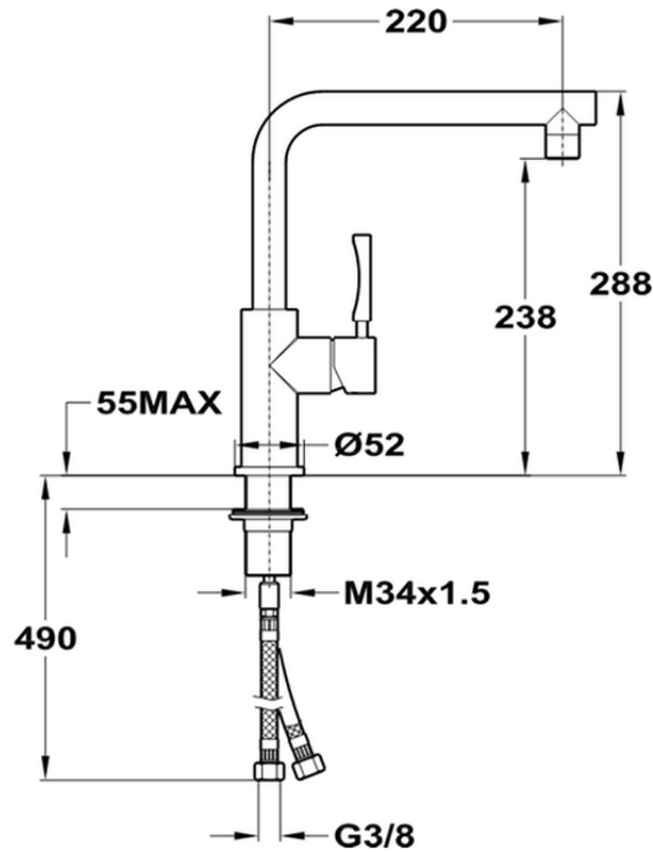

Single lever sink mixer, STAINLESS STEEL made KITCHEN_LC000050

LC000050

<https://en.cisal.it/single-lever-sink-mixer-stainless-steel-made-kitchen-lc000050>

2026-04-08