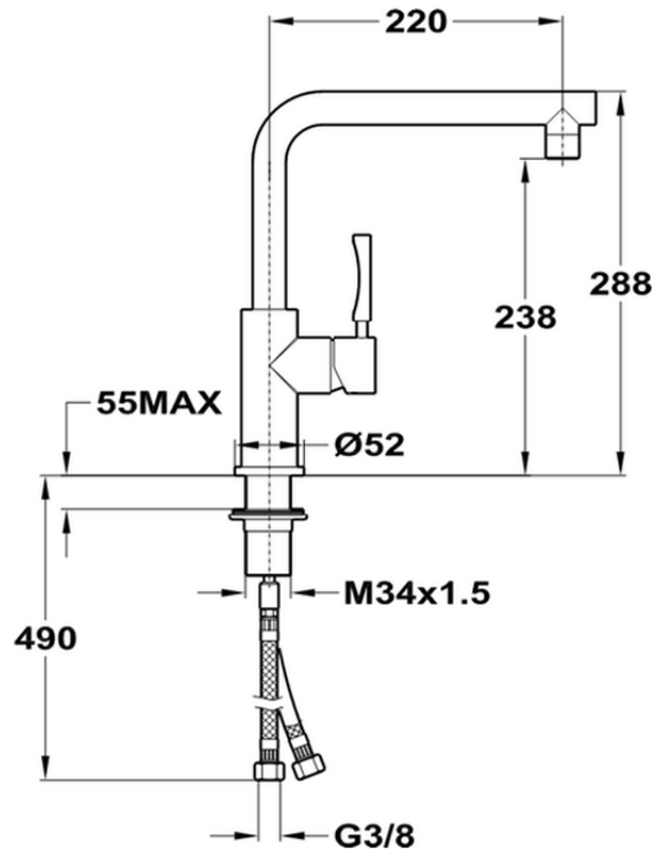

Single lever sink mixer, STAINLESS STEEL made KITCHEN_LC000050

LC000050

<https://en.cisal.it/single-lever-sink-mixer-stainless-steel-made-kitchen-lc000050>

2026-05-20