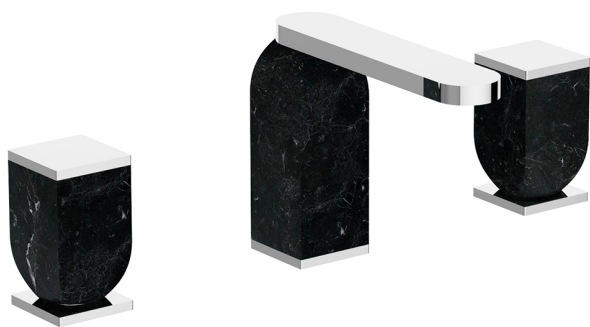

## 3-holes basin mixer HI-RISE\_RM001060

MODEL **RM001060**

3-holes basin mixer, with 1"1/4 automatic pop-up waste, body and handles in marble

### AVAILABLE FINISHINGS

- 
**7S** 7S White Carrara Marble/Brushed Gold
- 
**7X** 7X White Carrara Marble/Brushed Nickel
- 
**7Y** 7Y Carrara Marble/Chrome
- 
**8A** 8A Marquinia Marble/Brushed Gold
- 
**8B** 8B Marquinia Marble/Gold
- 
**8D** 8D Black Marquinia Marble/Chrome