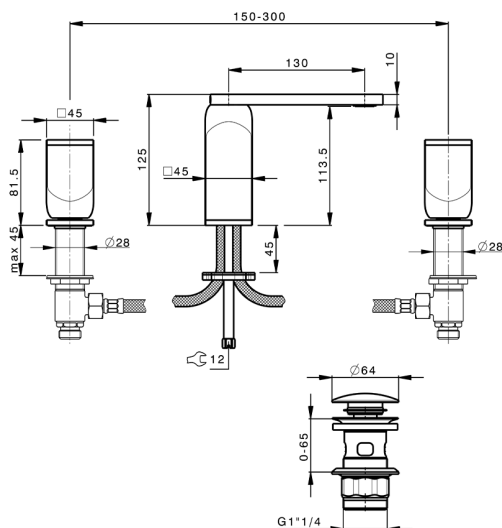

CHARACTERISTICS

2026-04-06