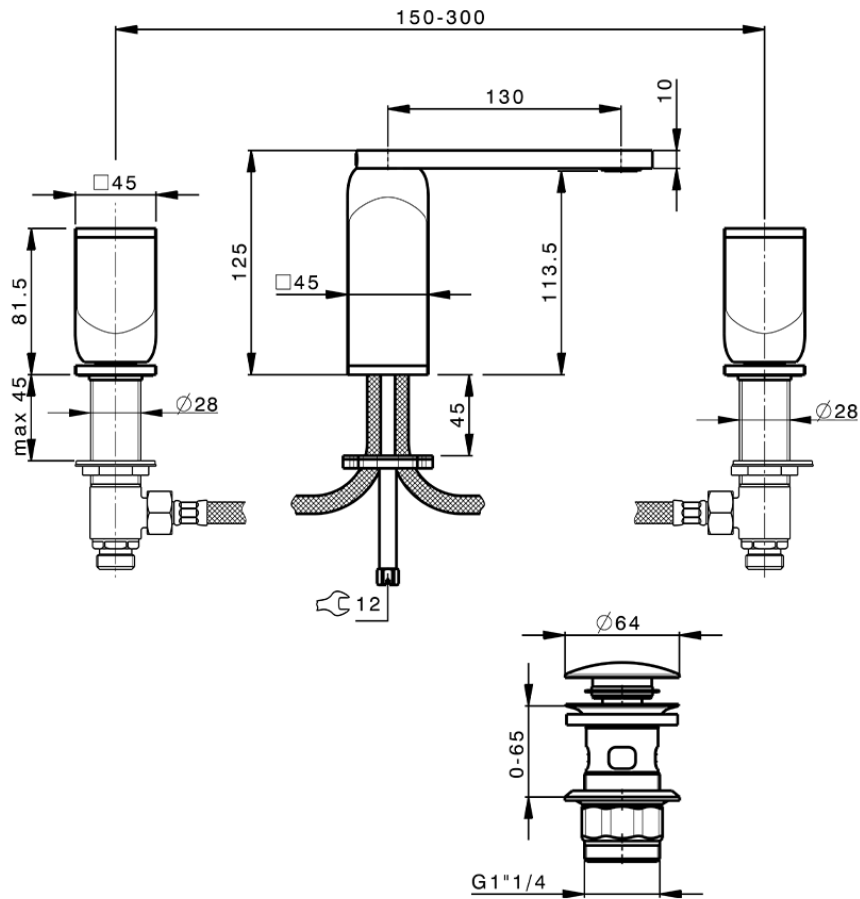

3-holes basin mixer HI-RISE_RM001060

RM001060

<https://en.cisal.it/3-holes-basin-mixer-hi-rise-rm001060>

2026-04-06