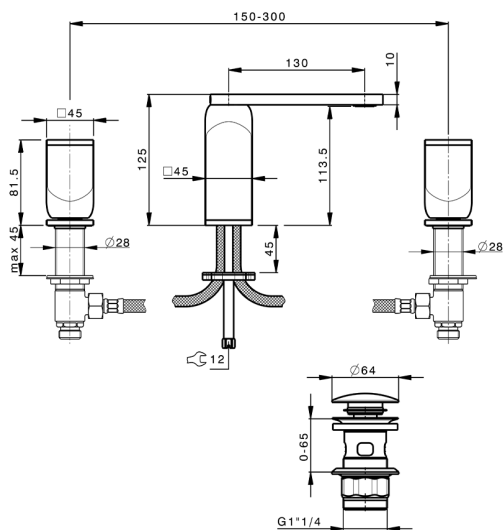

3-holes basin mixer HI-RISE_RM001060

MODEL **RM001060**

3-holes basin mixer, with 1"1/4 automatic pop-up waste, body and handles in marble

AVAILABLE FINISHINGS

- 
7S 7S White Carrara Marble/Brushed Gold
- 
7X 7X White Carrara Marble/Brushed Nickel
- 
7Y 7Y Carrara Marble/Chrome
- 
8A 8A Marquinia Marble/Brushed Gold
- 
8B 8B Marquinia Marble/Gold
- 
8D 8D Black Marquinia Marble/Chrome