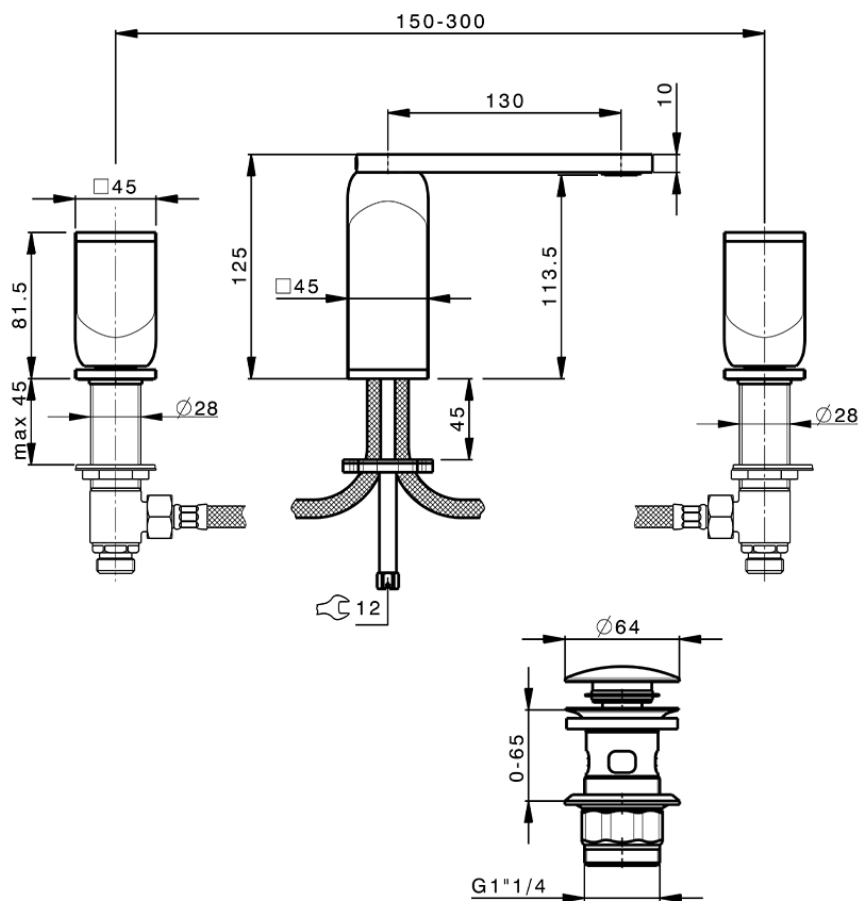

3-holes basin mixer HI-RISE_RM001060

RM001060

<https://en.cisal.it/3-holes-basin-mixer-hi-rise-rm001060>

2026-04-06