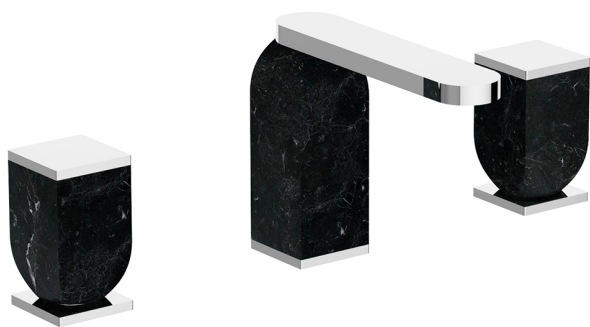

3-holes basin mixer HI-RISE_RM001060

MODEL **RM001060**

3-holes basin mixer, with 1"1/4 automatic pop-up waste, body and handles in marble

AVAILABLE FINISHINGS

- 
7S 7S White Carrara Marble/Brushed Gold
- 
7X 7X White Carrara Marble/Brushed Nickel
- 
7Y 7Y Carrara Marble/Chrome
- 
8A 8A Marquinia Marble/Brushed Gold
- 
8B 8B Marquinia Marble/Gold
- 
8D 8D Black Marquinia Marble/Chrome