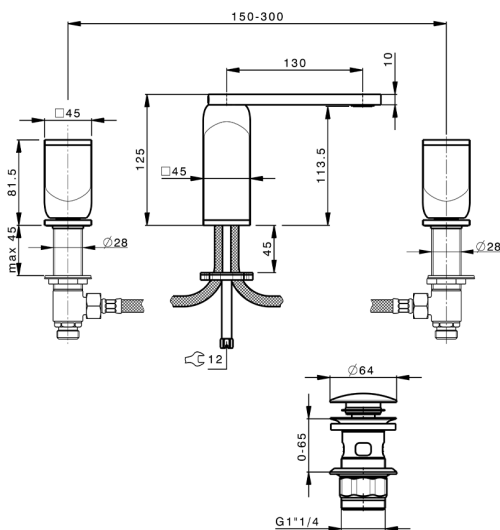

3-holes basin mixer HI-RISE_RM001060

MODEL **RM001060**

3-holes basin mixer, with 1"1/4 automatic pop-up waste, body and handles in marble

AVAILABLE FINISHINGS

- 
7S 7S White Carrara Marble/Brushed Gold
- 
7X 7X White Carrara Marble/Brushed Nickel
- 
7Y 7Y Carrara Marble/Chrome
- 
8A 8A Marquinia Marble/Brushed Gold
- 
8B 8B Marquinia Marble/Gold
- 
8D 8D Black Marquinia Marble/Chrome