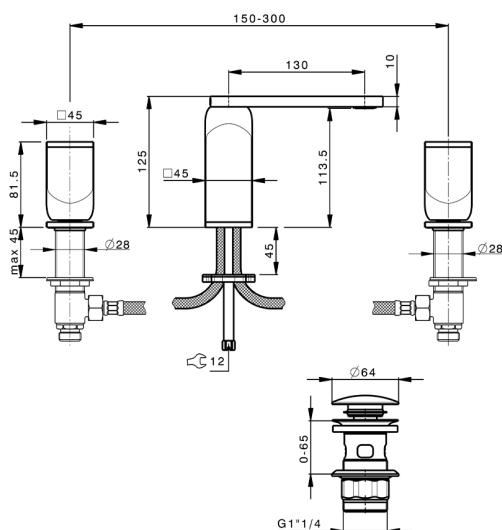

3-holes basin mixer HI-RISE_RM001060

MODEL **RM001060**

3-holes basin mixer, with 1"1/4 automatic pop-up waste, body and handles in marble

AVAILABLE FINISHINGS

- 
7S 7S White Carrara Marble/Brushed Gold
- 
7X 7X White Carrara Marble/Brushed Nickel
- 
7Y 7Y Carrara Marble/Chrome
- 
8A 8A Marquinia Marble/Brushed Gold
- 
8B 8B Marquinia Marble/Gold
- 
8D 8D Black Marquinia Marble/Chrome