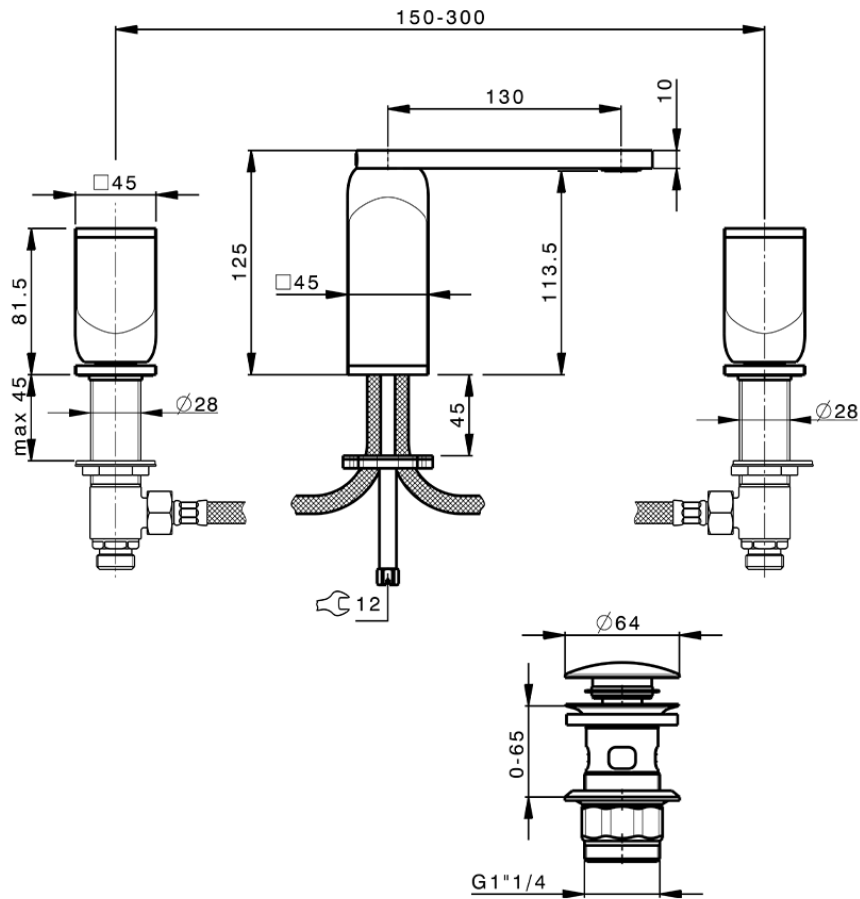

3-holes basin mixer HI-RISE_RM001060

RM001060

<https://en.cisal.it/3-holes-basin-mixer-hi-rise-rm001060>

2026-05-17