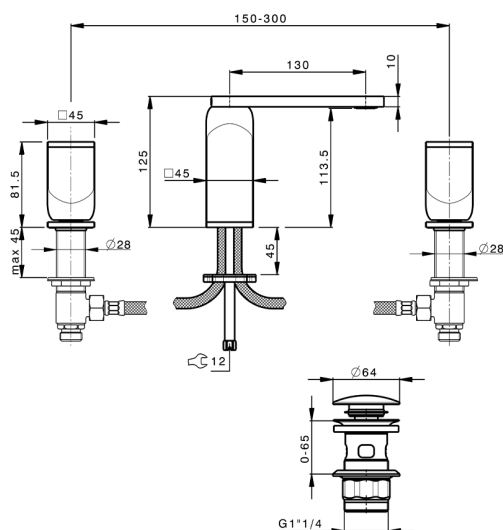

3-holes basin mixer HI-RISE_RM001060

MODEL **RM001060**

3-holes basin mixer, with 1"1/4 automatic pop-up waste, body and handles in marble

AVAILABLE FINISHINGS

- 
7S 7S White Carrara Marble/Brushed Gold
- 
7X 7X White Carrara Marble/Brushed Nickel
- 
7Y 7Y Carrara Marble/Chrome
- 
8A 8A Marquinia Marble/Brushed Gold
- 
8B 8B Marquinia Marble/Gold
- 
8D 8D Black Marquinia Marble/Chrome