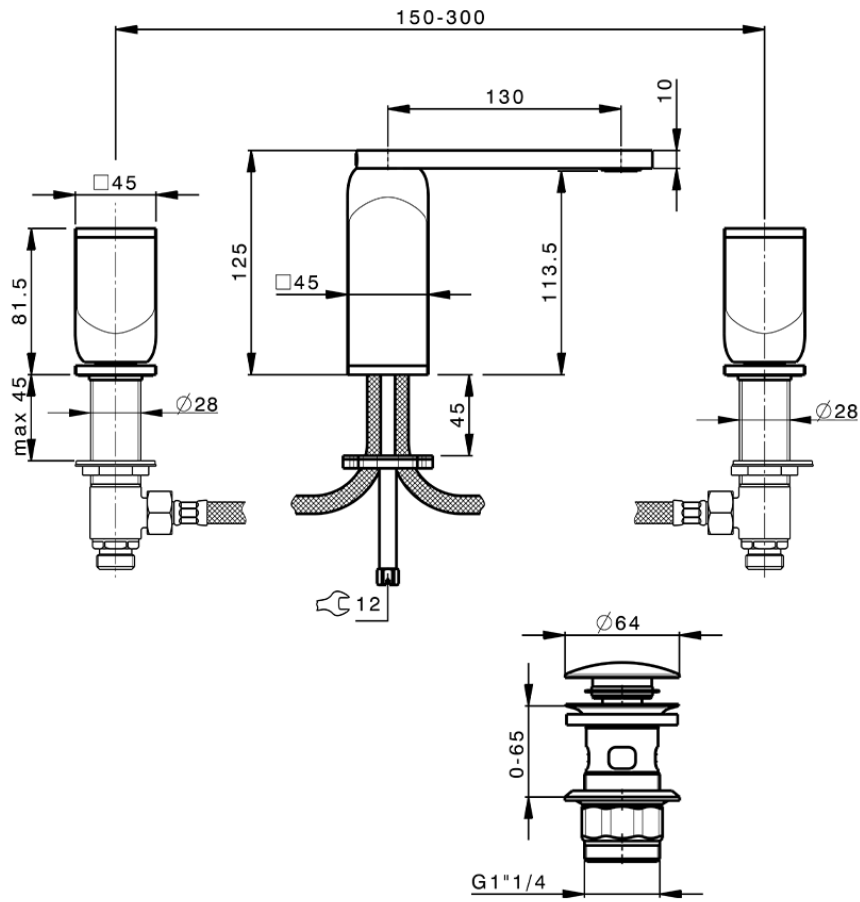

3-holes basin mixer HI-RISE_RM001060

RM001060

<https://en.cisal.it/3-holes-basin-mixer-hi-rise-rm001060>

2026-04-08