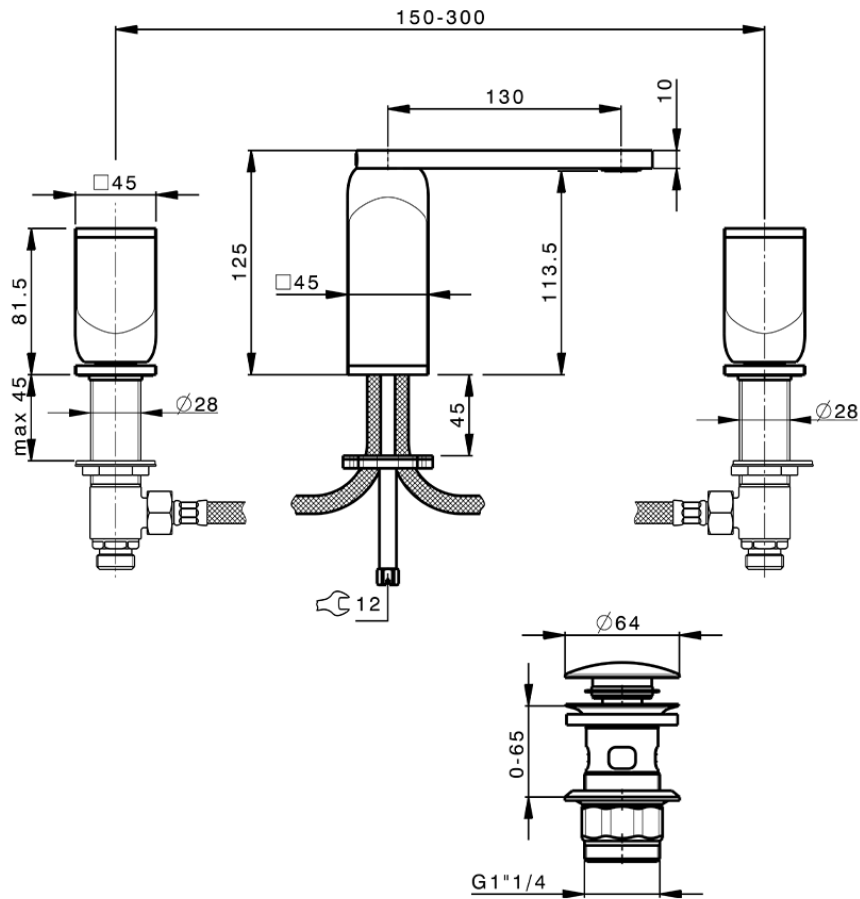

3-holes basin mixer HI-RISE_RM001060

RM001060

<https://en.cisal.it/3-holes-basin-mixer-hi-rise-rm001060>

2026-06-13