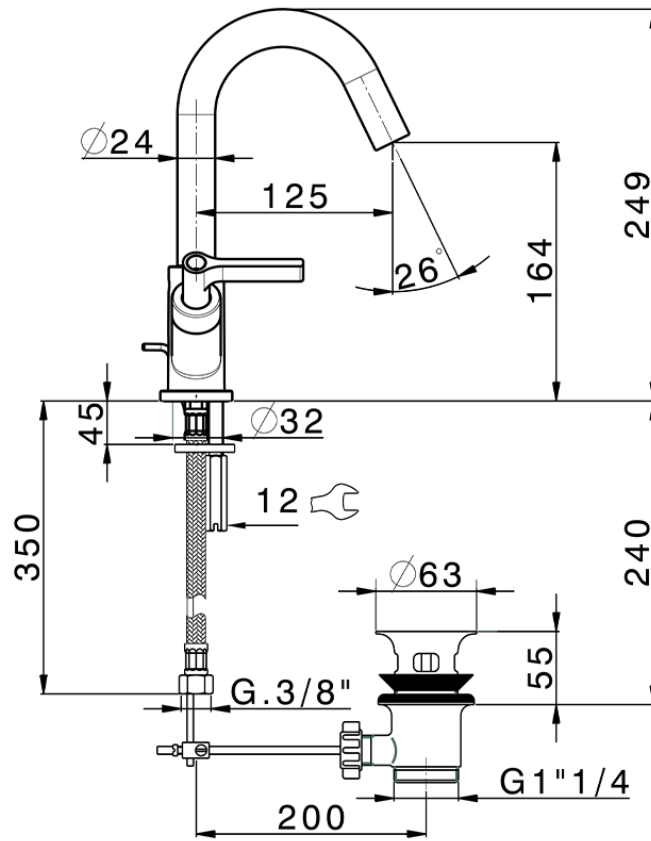

## Washbasin mixer GRACE\_GL000510

GL000510

<https://en.cisal.it/washbasin-mixer-grace-gl000510>

2026-06-13