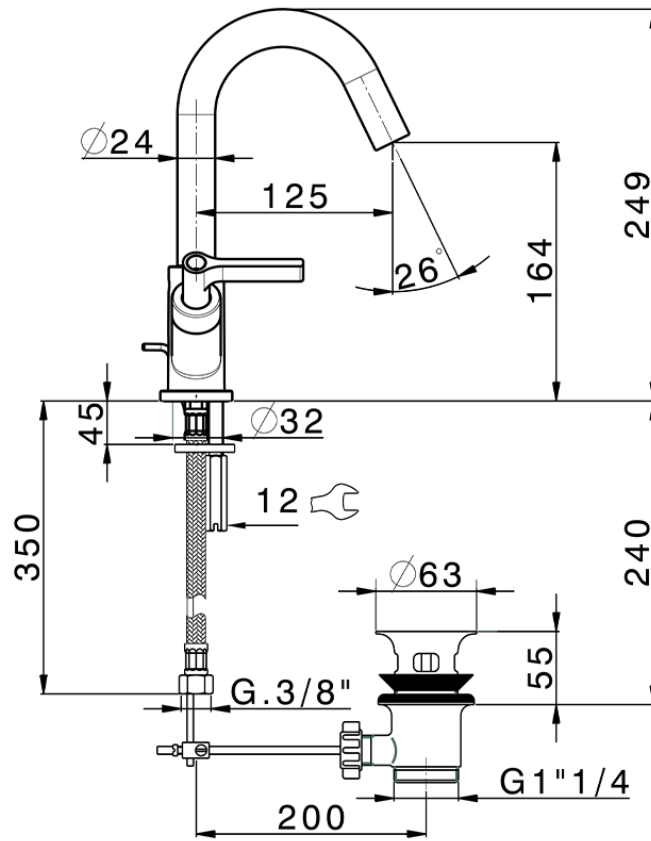

Washbasin mixer GRACE_GL000510

GL000510

<https://en.cisal.it/washbasin-mixer-grace-gl000510>

2026-05-20