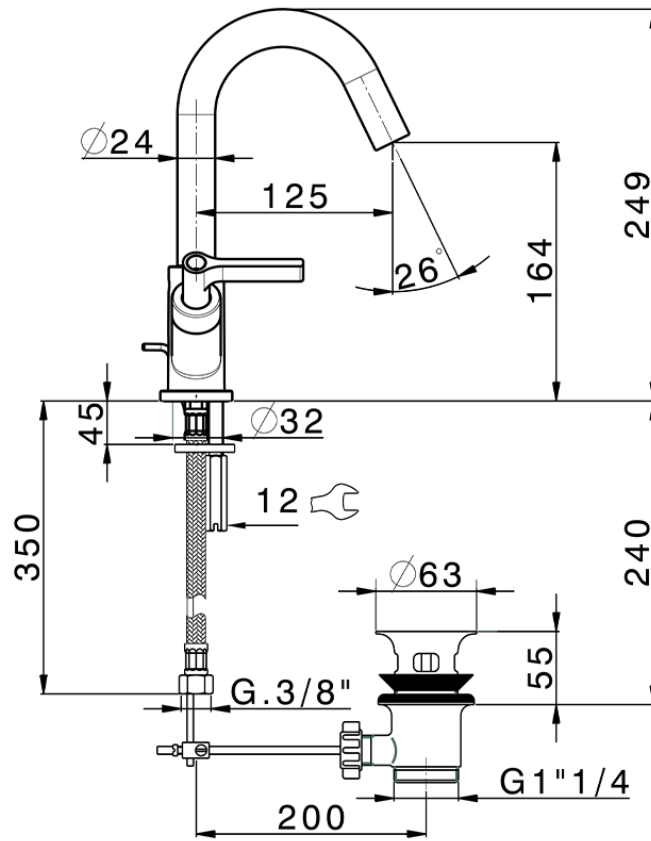

Washbasin mixer GRACE_GL000510

GL000510

<https://en.cisal.it/washbasin-mixer-grace-gl000510>

2026-06-14