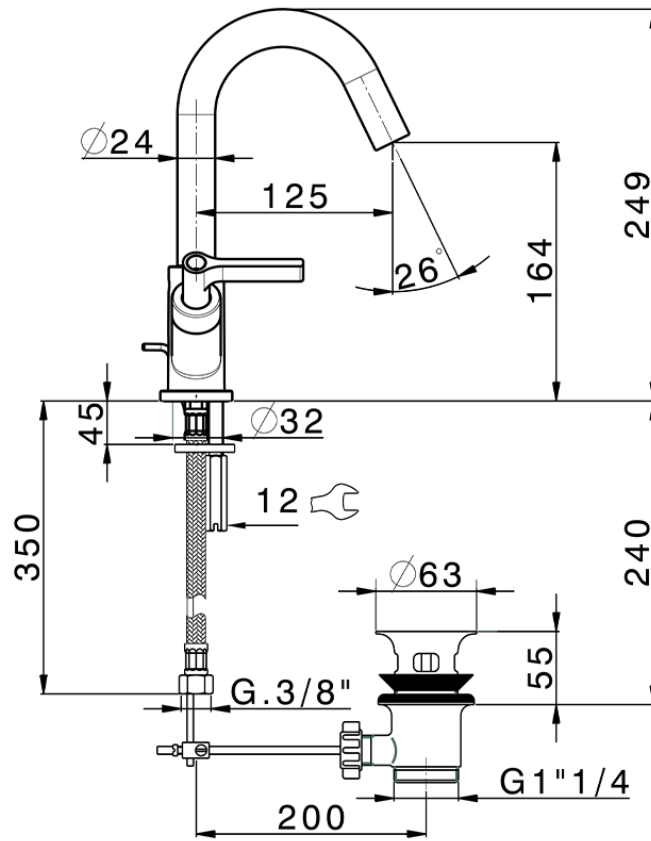

Washbasin mixer GRACE_GL000510

GL000510

<https://en.cisal.it/washbasin-mixer-grace-gl000510>

2026-04-30