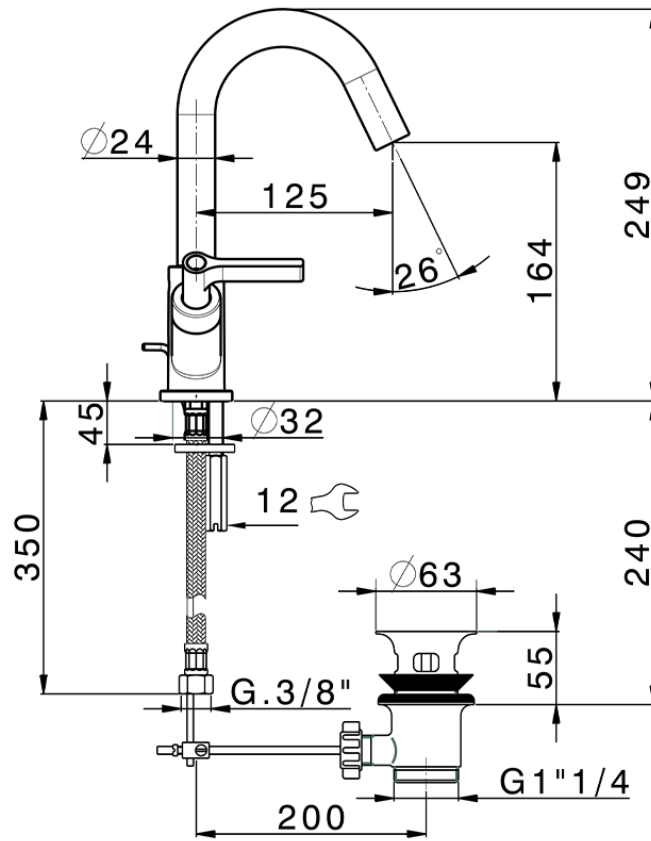

Washbasin mixer GRACE_GL000510

GL000510

<https://en.cisal.it/washbasin-mixer-grace-gl000510>

2026-04-09