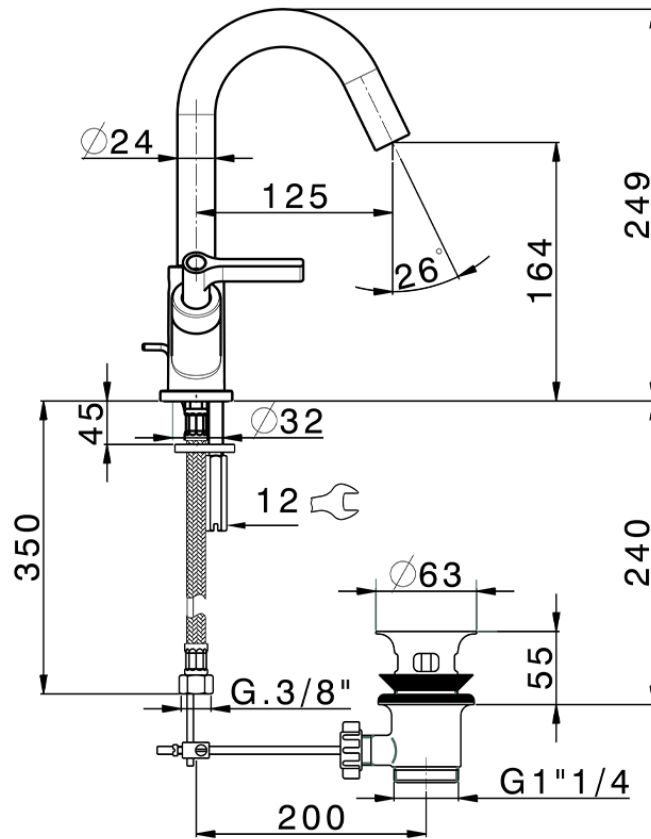

Washbasin mixer GRACE_GL000510

GL000510

<https://en.cisal.it/washbasin-mixer-grace-gl000510>

2026-05-20