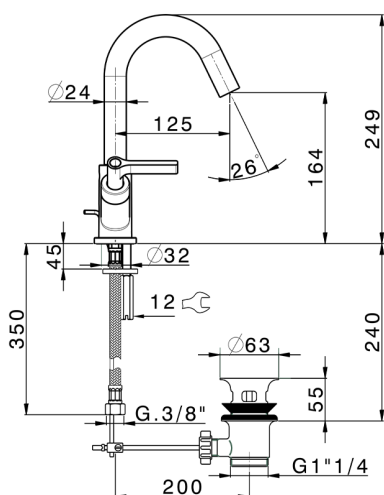

## Washbasin mixer GRACE\_GL000510

MODEL **GL000510**

Washbasin mixer, with automatic 1"1/4 automatic pop-up waste, G.3/8" stainless steel flexible hoses