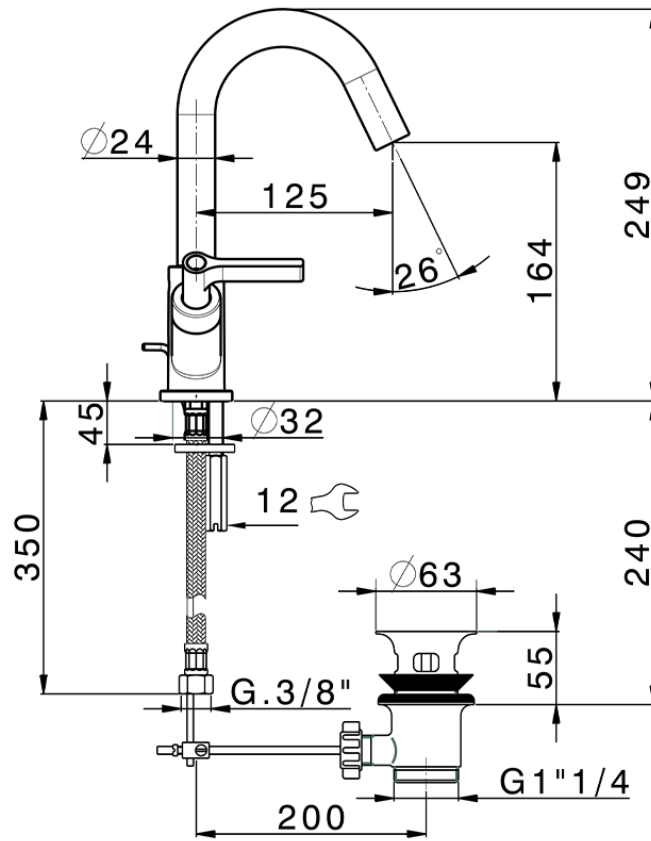

## Washbasin mixer GRACE\_GL000510

GL000510

<https://en.cisal.it/washbasin-mixer-grace-gl000510>

2026-06-14