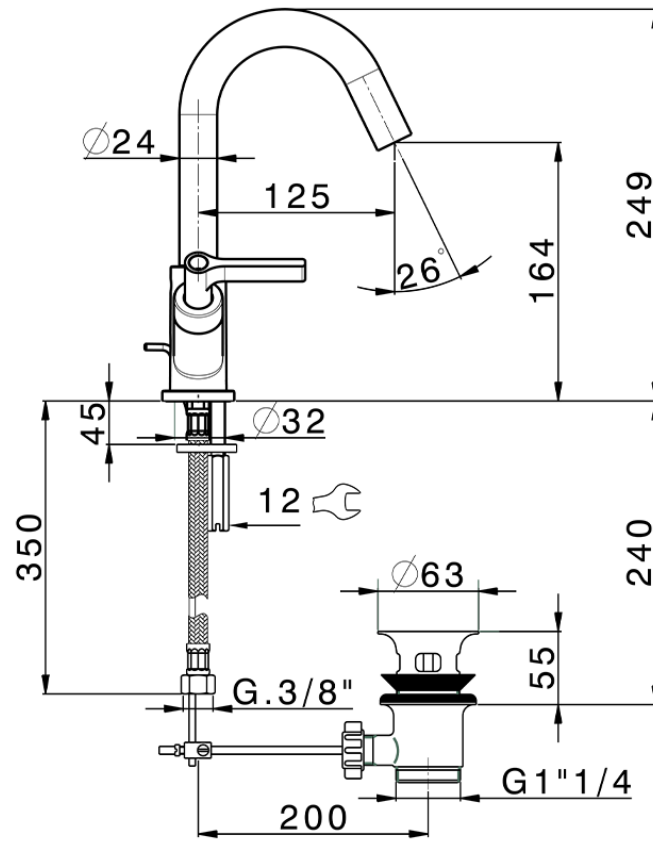

Washbasin mixer GRACE_GL000510

GL000510

<https://en.cisal.it/washbasin-mixer-grace-gl000510>

2026-04-29