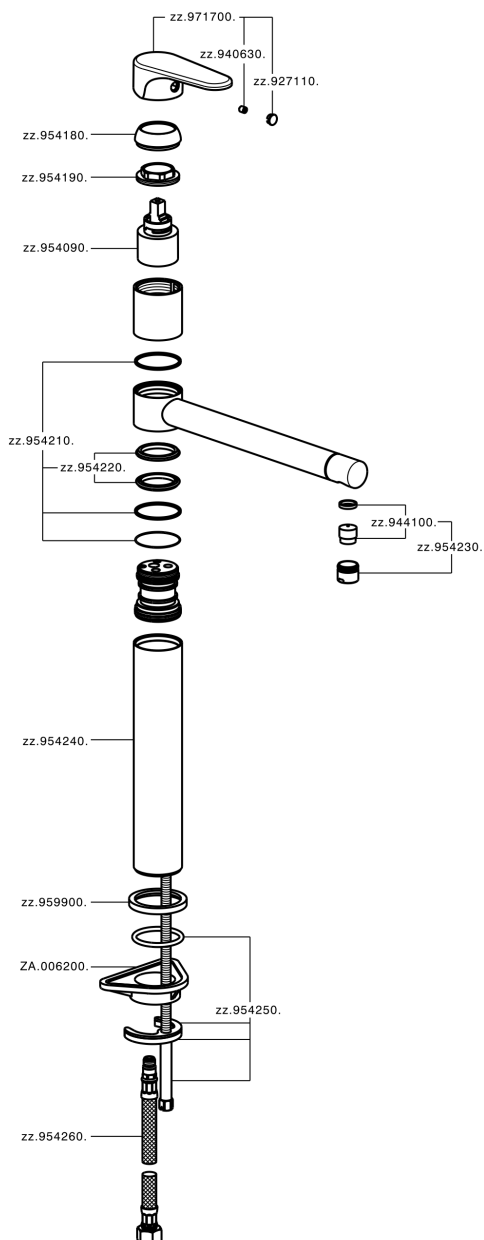

Single lever sink mixer KITCHEN_A3001580

MODEL **A3001580**

Single lever sink mixer, swivel spout, G.3/8" stainless steel flexible hoses

AVAILABLE FINISHINGS

- 
21 21 Chrome
- 
2F 2F Brushed Nickel
- 
40 40 Matt Black

CHARACTERISTICS

Cartridge Spare Parts **ZZ95409000**

35 mm Cartridge

EcoStop

EcoStop feature limits water flow to approximately 50% of maximum output with one point of resistance on setting. Push slightly past the middle stop only when full water output is required. This will save water up to 50%.

Single lever sink mixer KITCHEN_A3001580

A3001580

<https://en.cisal.it/single-lever-sink-mixer-kitchen-a3001580>

2026-04-29