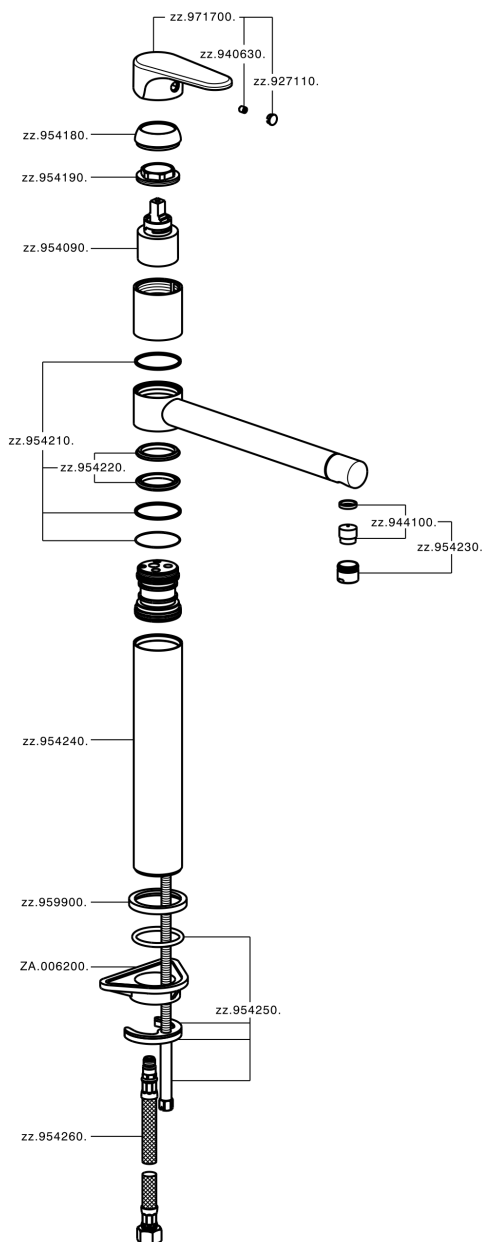

Single lever sink mixer KITCHEN_A3001580

MODEL **A3001580**

Single lever sink mixer, swivel spout, G.3/8" stainless steel flexible hoses

AVAILABLE FINISHINGS

- 
21 21 Chrome
- 
2F 2F Brushed Nickel
- 
40 40 Matt Black

CHARACTERISTICS

Cartridge Spare Parts **ZZ95409000**

35 mm Cartridge

EcoStop

EcoStop feature limits water flow to approximately 50% of maximum output with one point of resistance on setting. Push slightly past the middle stop only when full water output is required. This will save water up to 50%.

Single lever sink mixer KITCHEN_A3001580

A3001580

<https://en.cisal.it/single-lever-sink-mixer-kitchen-a3001580>

2026-07-03