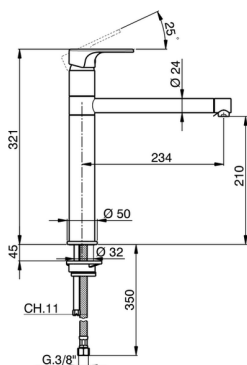

EcoStop

EcoStop feature limits water flow to approximately 50% of maximum output with one point of resistance on setting. Push slightly past the middle stop only when full water output is required. This will save water up to 50%.