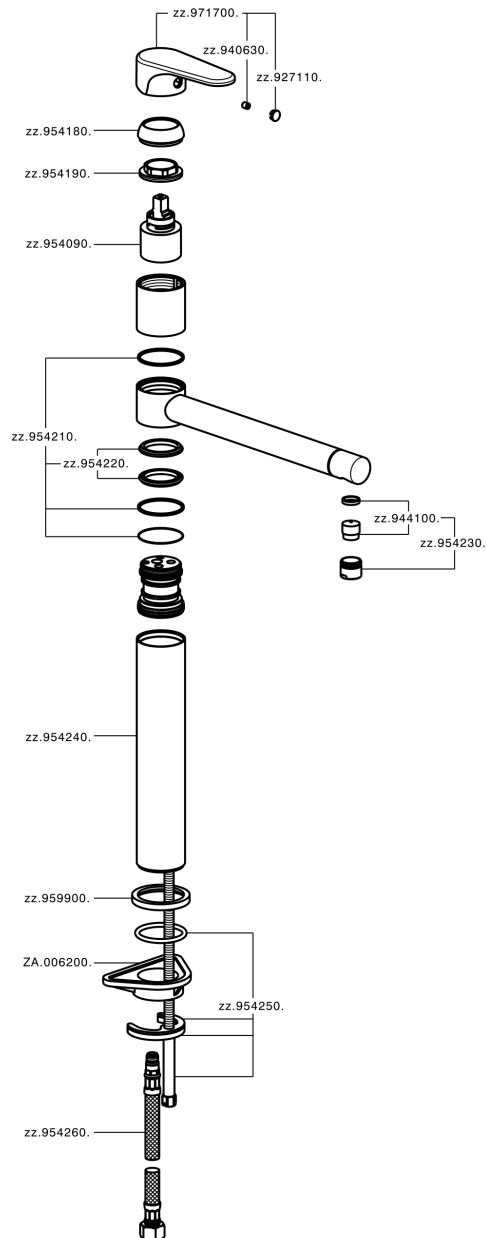

Single lever sink mixer KITCHEN_A3001580

MODEL **A3001580**

Single lever sink mixer, swivel spout, G.3/8" stainless steel flexible hoses

AVAILABLE FINISHINGS

-  **21** 21 Chrome
-  **2F** 2F Brushed Nickel
-  **40** 40 Matt Black

CHARACTERISTICS

Cartridge Spare Parts **ZZ95409000**

35 mm Cartridge

EcoStop

EcoStop feature limits water flow to approximately 50% of maximum output with one point of resistance on setting. Push slightly past the middle stop only when full water output is required. This will save water up to 50%.

Single lever sink mixer KITCHEN_A3001580

A3001580

<https://en.cisal.it/single-lever-sink-mixer-kitchen-a3001580>

2026-06-13