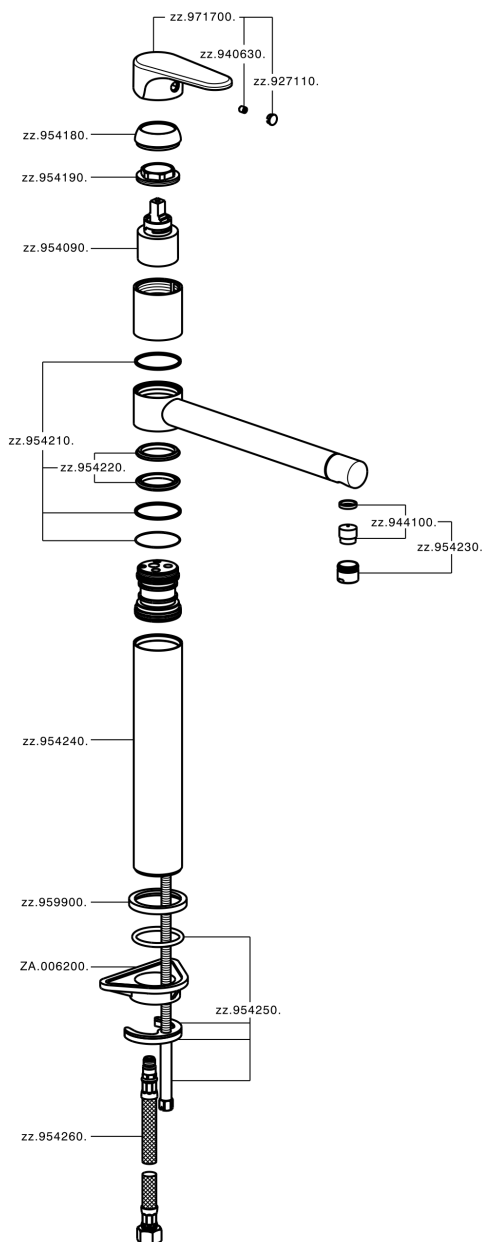

## Single lever sink mixer KITCHEN\_A3001580

MODEL **A3001580**

Single lever sink mixer, swivel spout, G.3/8" stainless steel flexible hoses

### CHARACTERISTICS

Cartridge Spare Parts **ZZ95409000**

**35 mm Cartridge**

### EcoStop

EcoStop feature limits water flow to approximately 50% of maximum output with one point of resistance on setting. Push slightly past the middle stop only when full water output is required. This will save water up to 50%.

## Single lever sink mixer KITCHEN\_A3001580

A3001580

<https://en.cisal.it/single-lever-sink-mixer-kitchen-a3001580>

2026-05-01