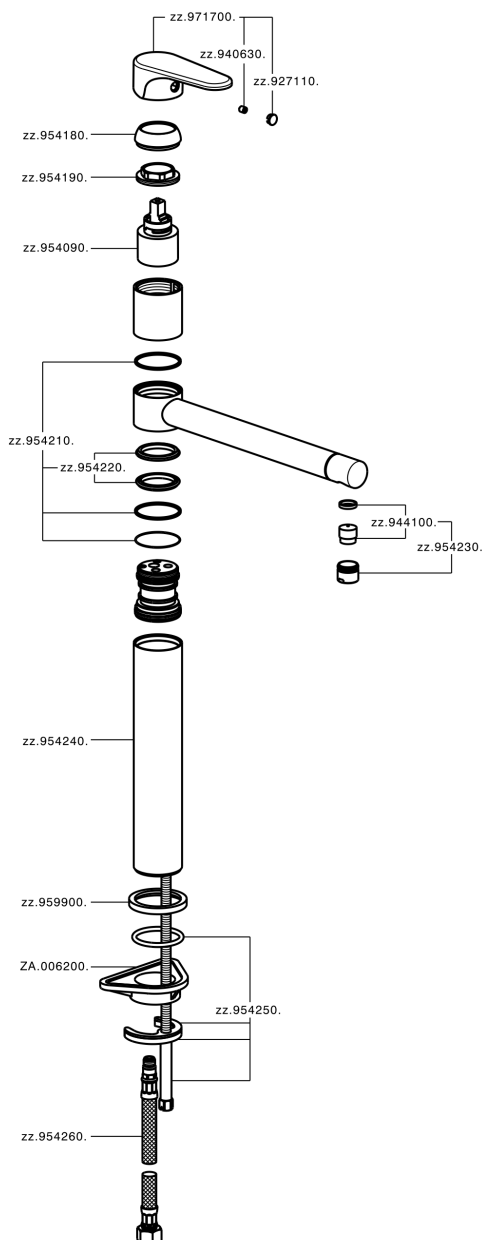

## Single lever sink mixer KITCHEN\_A3001580

A3001580

<https://en.cisal.it/single-lever-sink-mixer-kitchen-a3001580>

2026-04-30