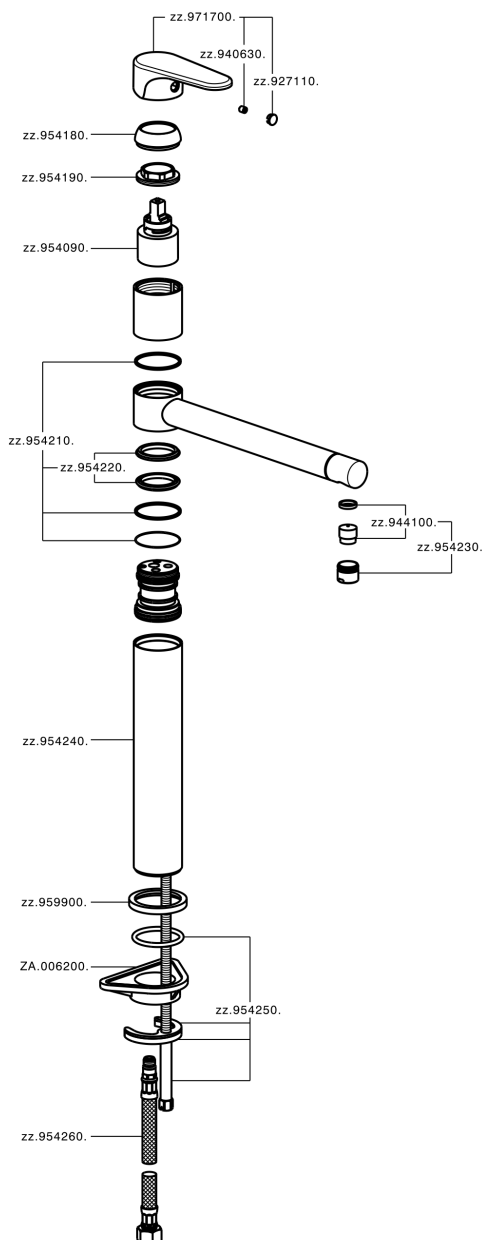

Single lever sink mixer KITCHEN_A3001580

A3001580

<https://en.cisal.it/single-lever-sink-mixer-kitchen-a3001580>

2026-06-13