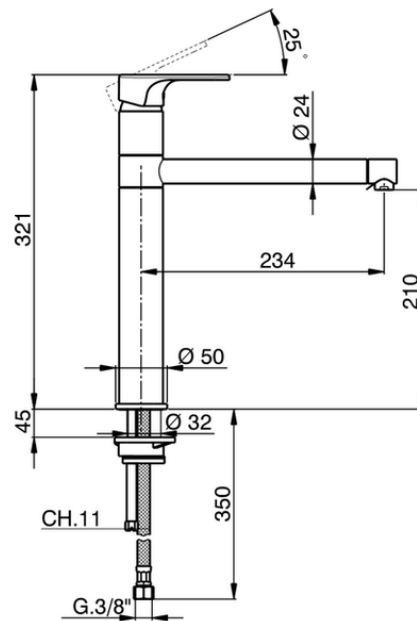

Single lever sink mixer KITCHEN_A3001580

A3001580

<https://en.cisal.it/single-lever-sink-mixer-kitchen-a3001580>

2026-06-13