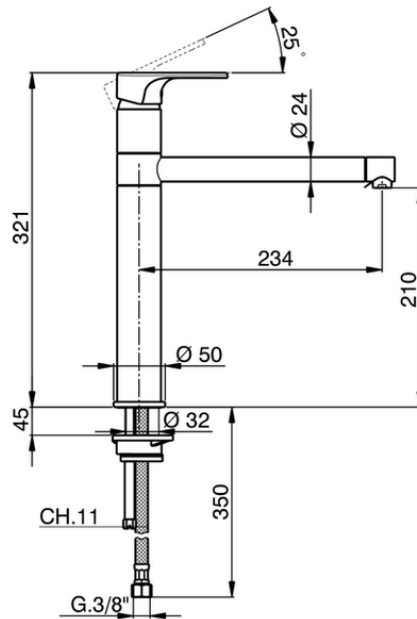

Single lever sink mixer KITCHEN_A3001580

A3001580

<https://en.cisal.it/single-lever-sink-mixer-kitchen-a3001580>

2026-04-29