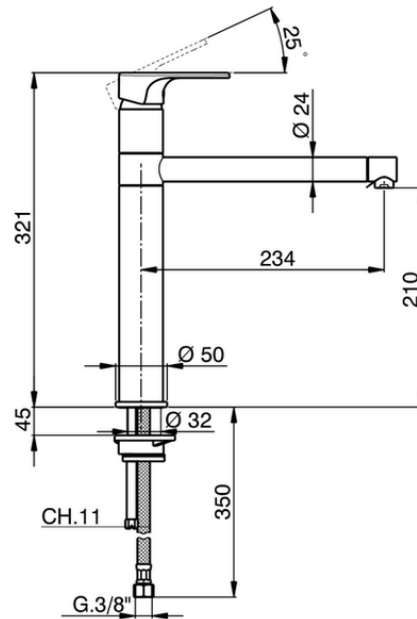

Single lever sink mixer KITCHEN_A3001580

A3001580

<https://en.cisal.it/single-lever-sink-mixer-kitchen-a3001580>

2026-05-20