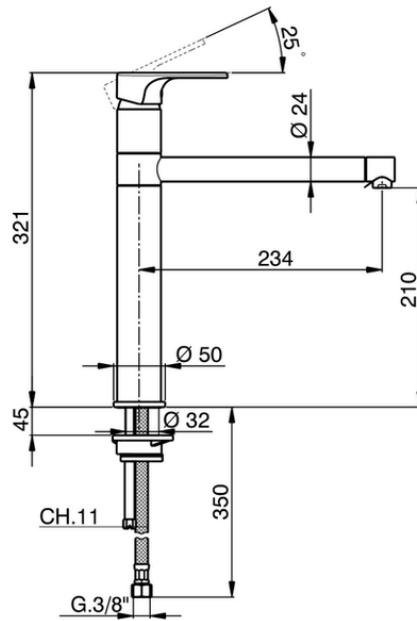

## Single lever sink mixer KITCHEN\_A3001580

A3001580

<https://en.cisal.it/single-lever-sink-mixer-kitchen-a3001580>

2026-07-03