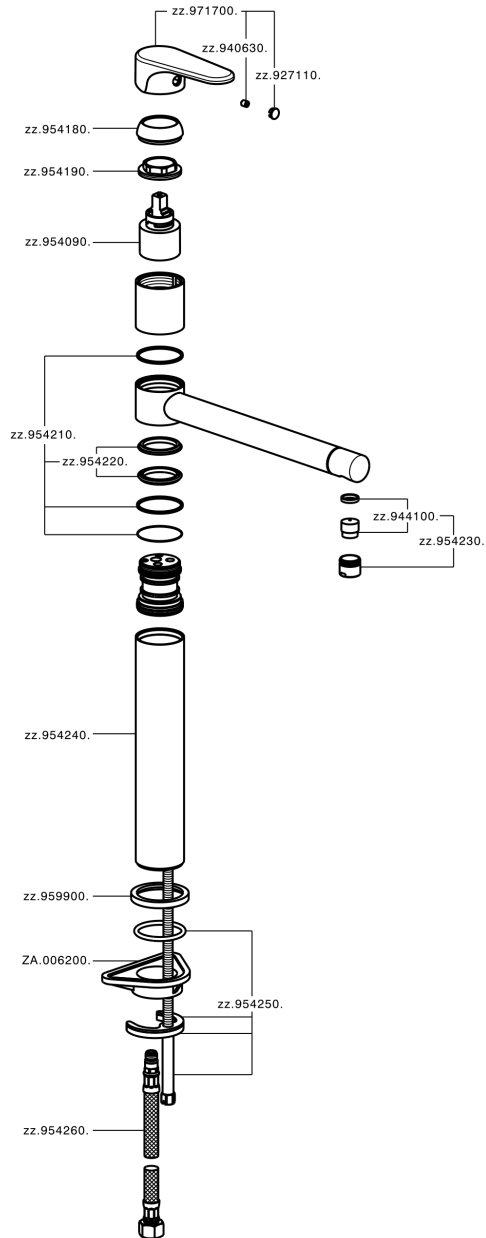

Single lever sink mixer KITCHEN_A3001580

MODEL **A3001580**

Single lever sink mixer, swivel spout, G.3/8" stainless steel flexible hoses

AVAILABLE FINISHINGS

- 
21 21 Chrome
- 
2F 2F Brushed Nickel
- 
40 40 Matt Black

CHARACTERISTICS

Cartridge Spare Parts **ZZ95409000**

35 mm Cartridge

EcoStop

EcoStop feature limits water flow to approximately 50% of maximum output with one point of resistance on setting. Push slightly past the middle stop only when full water output is required. This will save water up to 50%.

Single lever sink mixer KITCHEN_A3001580

A3001580

<https://en.cisal.it/single-lever-sink-mixer-kitchen-a3001580>

2026-05-20