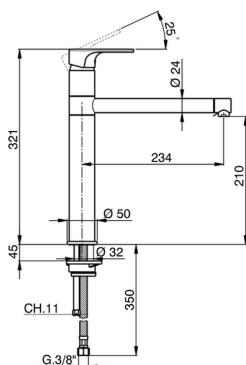

Single lever sink mixer KITCHEN_A3001580

MODEL **A3001580**

Single lever sink mixer, swivel spout, G.3/8" stainless steel flexible hoses

AVAILABLE FINISHINGS

- 
21 21 Chrome
- 
2F 2F Brushed Nickel
- 
40 40 Matt Black

CHARACTERISTICS

Cartridge Spare Parts **ZZ95409000**

35 mm Cartridge

EcoStop

EcoStop feature limits water flow to approximately 50% of maximum output with one point of resistance on setting. Push slightly past the middle stop only when full water output is required. This will save water up to 50%.