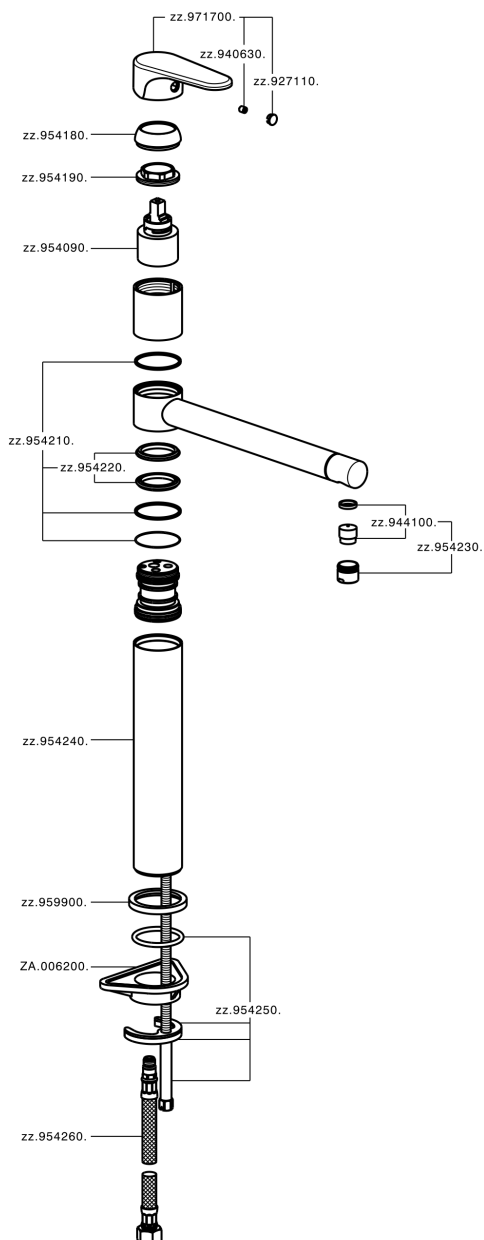

Single lever sink mixer KITCHEN_A3001580

MODEL **A3001580**

Single lever sink mixer, swivel spout, G.3/8" stainless steel flexible hoses

AVAILABLE FINISHINGS

- 
21 21 Chrome
- 
2F 2F Brushed Nickel
- 
40 40 Matt Black

CHARACTERISTICS

Cartridge Spare Parts **ZZ95409000**

35 mm Cartridge

EcoStop

EcoStop feature limits water flow to approximately 50% of maximum output with one point of resistance on setting. Push slightly past the middle stop only when full water output is required. This will save water up to 50%.

Single lever sink mixer KITCHEN_A3001580

A3001580

<https://en.cisal.it/single-lever-sink-mixer-kitchen-a3001580>

2026-06-14