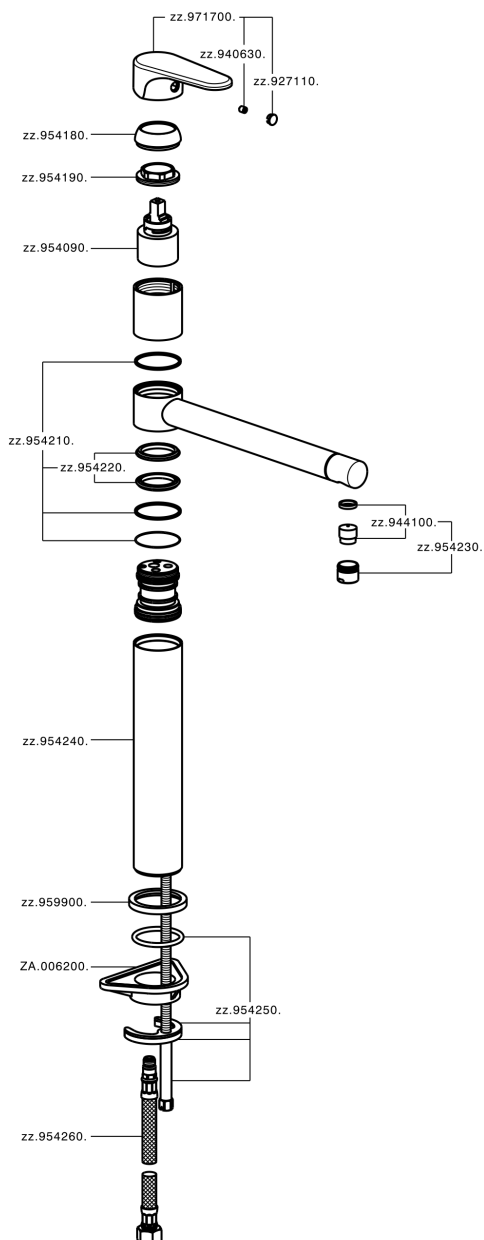

Single lever sink mixer KITCHEN_A3001580

MODEL **A3001580**

Single lever sink mixer, swivel spout, G.3/8" stainless steel flexible hoses

AVAILABLE FINISHINGS

- 
21 21 Chrome
- 
2F 2F Brushed Nickel
- 
40 40 Matt Black

CHARACTERISTICS

Cartridge Spare Parts **ZZ95409000**

35 mm Cartridge

EcoStop

EcoStop feature limits water flow to approximately 50% of maximum output with one point of resistance on setting. Push slightly past the middle stop only when full water output is required. This will save water up to 50%.

Single lever sink mixer KITCHEN_A3001580

A3001580

<https://en.cisal.it/single-lever-sink-mixer-kitchen-a3001580>

2026-04-08