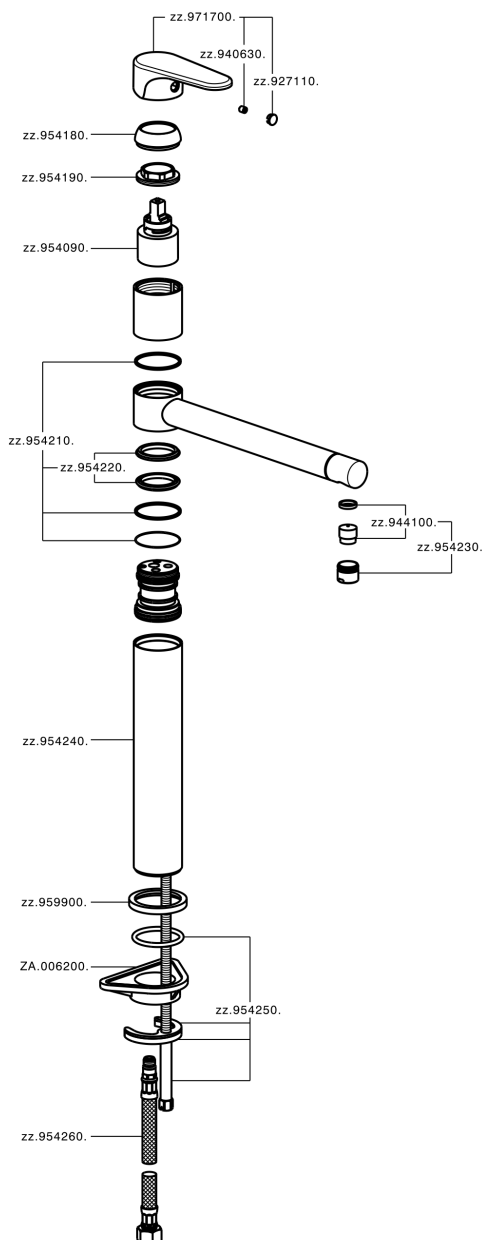

Single lever sink mixer KITCHEN_A3001580

A3001580

<https://en.cisal.it/single-lever-sink-mixer-kitchen-a3001580>

2026-04-08