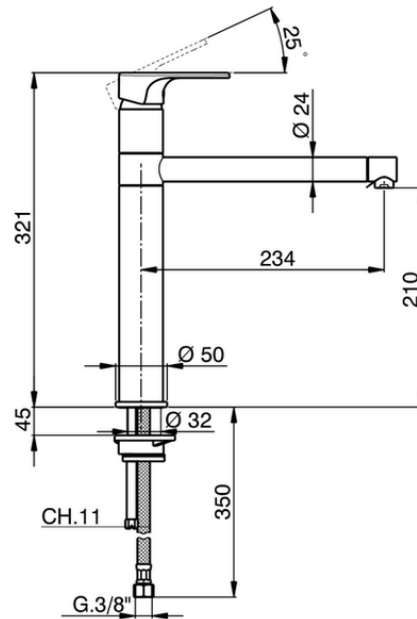

Single lever sink mixer KITCHEN_A3001580

A3001580

<https://en.cisal.it/single-lever-sink-mixer-kitchen-a3001580>

2026-06-14