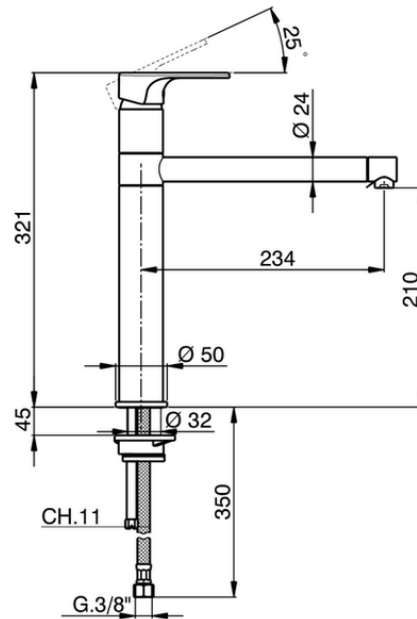

Single lever sink mixer KITCHEN_A3001580

A3001580

<https://en.cisal.it/single-lever-sink-mixer-kitchen-a3001580>

2026-04-08