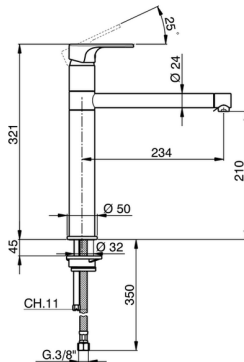

Single lever sink mixer KITCHEN_A3001580

MODEL **A3001580**

Single lever sink mixer, swivel spout, G.3/8" stainless steel flexible hoses

AVAILABLE FINISHINGS

- 
21 21 Chrome
- 
2F 2F Brushed Nickel
- 
40 40 Matt Black

CHARACTERISTICS

Cartridge Spare Parts **ZZ95409000**

35 mm Cartridge

EcoStop

EcoStop feature limits water flow to approximately 50% of maximum output with one point of resistance on setting. Push slightly past the middle stop only when full water output is required. This will save water up to 50%.