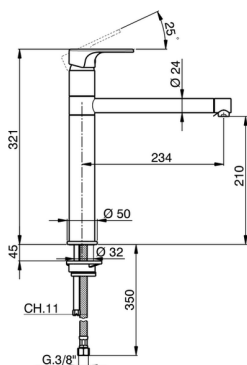

Single lever sink mixer KITCHEN_A3001580

MODEL **A3001580**

Single lever sink mixer, swivel spout, G.3/8" stainless steel flexible hoses

AVAILABLE FINISHINGS

- 
21 21 Chrome
- 
2F 2F Brushed Nickel
- 
40 40 Matt Black

CHARACTERISTICS

Cartridge Spare Parts **ZZ95409000**

35 mm Cartridge

EcoStop

EcoStop feature limits water flow to approximately 50% of maximum output with one point of resistance on setting. Push slightly past the middle stop only when full water output is required. This will save water up to 50%.