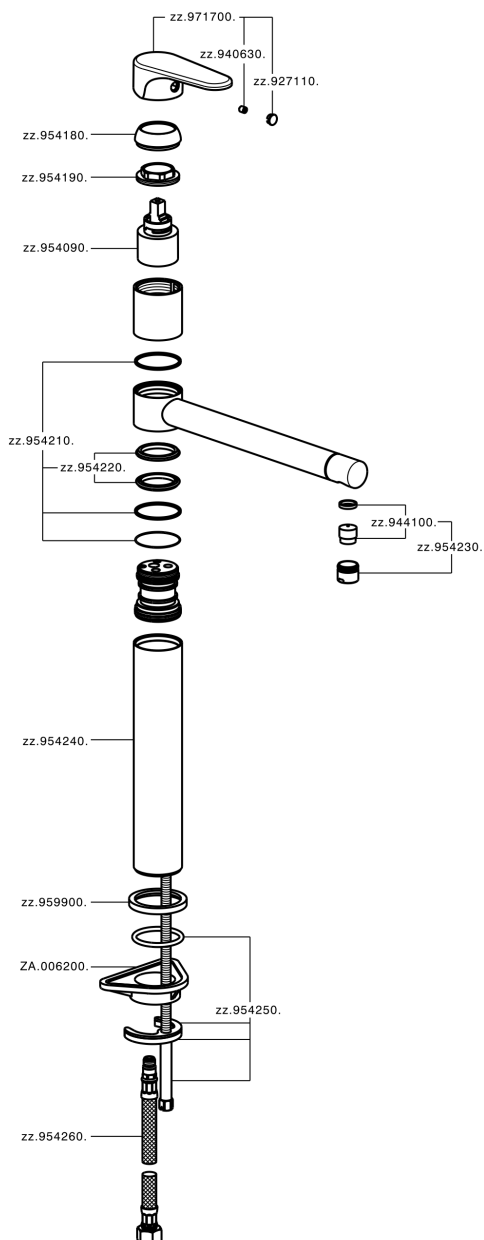

Single lever sink mixer KITCHEN_A3001580

MODEL **A3001580**

Single lever sink mixer, swivel spout, G.3/8" stainless steel flexible hoses

AVAILABLE FINISHINGS

- 
21 21 Chrome
- 
2F 2F Brushed Nickel
- 
40 40 Matt Black

CHARACTERISTICS

Cartridge Spare Parts **ZZ95409000**

35 mm Cartridge

EcoStop

EcoStop feature limits water flow to approximately 50% of maximum output with one point of resistance on setting. Push slightly past the middle stop only when full water output is required. This will save water up to 50%.

Single lever sink mixer KITCHEN_A3001580

A3001580

<https://en.cisal.it/single-lever-sink-mixer-kitchen-a3001580>

2026-07-03