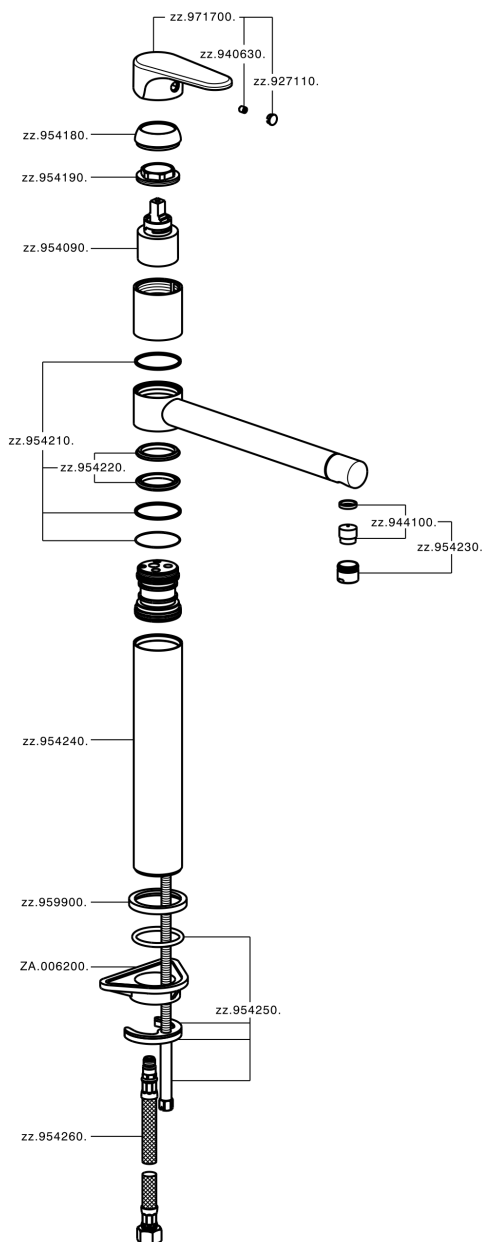

Single lever sink mixer KITCHEN_A3001580

MODEL **A3001580**

Single lever sink mixer, swivel spout, G.3/8" stainless steel flexible hoses

AVAILABLE FINISHINGS

- 
21 21 Chrome
- 
2F 2F Brushed Nickel
- 
40 40 Matt Black

CHARACTERISTICS

Cartridge Spare Parts **ZZ95409000**

35 mm Cartridge

EcoStop

EcoStop feature limits water flow to approximately 50% of maximum output with one point of resistance on setting. Push slightly past the middle stop only when full water output is required. This will save water up to 50%.

Single lever sink mixer KITCHEN_A3001580

A3001580

<https://en.cisal.it/single-lever-sink-mixer-kitchen-a3001580>

2026-06-13