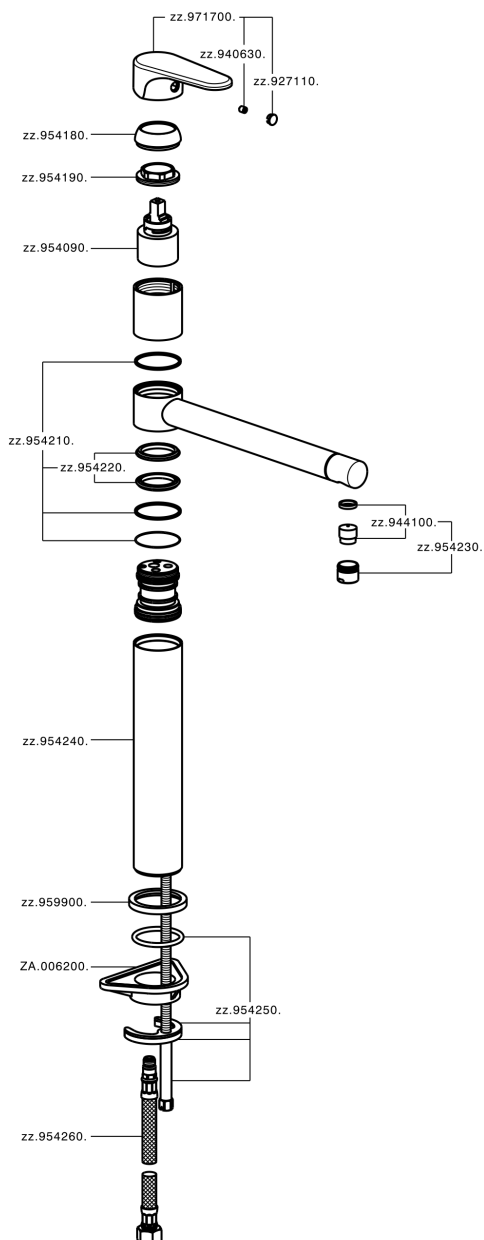

Single lever sink mixer KITCHEN_A3001580

MODEL **A3001580**

Single lever sink mixer, swivel spout, G.3/8" stainless steel flexible hoses

AVAILABLE FINISHINGS

- 
21 21 Chrome
- 
2F 2F Brushed Nickel
- 
40 40 Matt Black

CHARACTERISTICS

Cartridge Spare Parts **ZZ95409000**

35 mm Cartridge

EcoStop

EcoStop feature limits water flow to approximately 50% of maximum output with one point of resistance on setting. Push slightly past the middle stop only when full water output is required. This will save water up to 50%.

Single lever sink mixer KITCHEN_A3001580

A3001580

<https://en.cisal.it/single-lever-sink-mixer-kitchen-a3001580>

2026-04-30