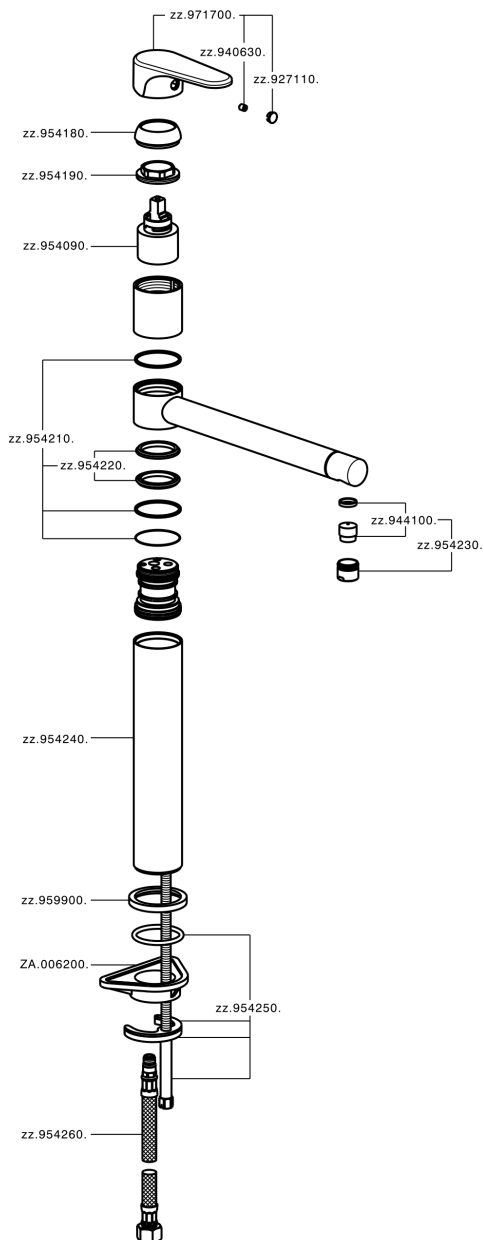

## Single lever sink mixer KITCHEN\_A3001580

A3001580

<https://en.cisal.it/single-lever-sink-mixer-kitchen-a3001580>

2026-06-14