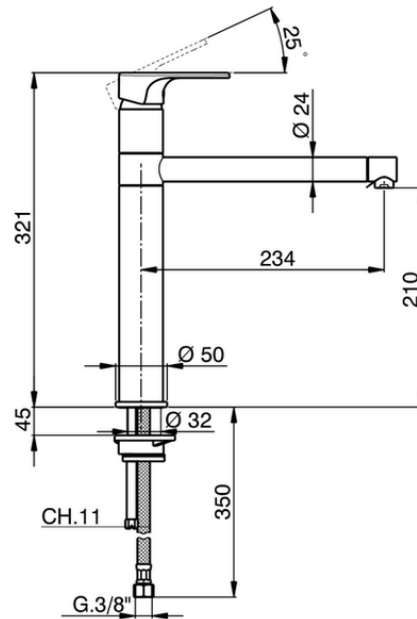

## Single lever sink mixer KITCHEN\_A3001580

A3001580

<https://en.cisal.it/single-lever-sink-mixer-kitchen-a3001580>

2026-04-30