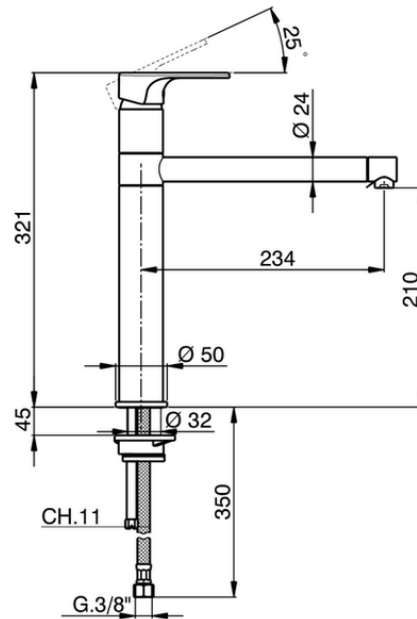

## Single lever sink mixer KITCHEN\_A3001580

A3001580

<https://en.cisal.it/single-lever-sink-mixer-kitchen-a3001580>

2026-05-20