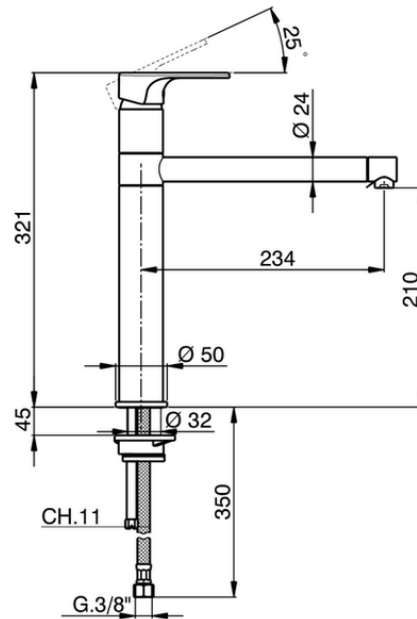

## Single lever sink mixer KITCHEN\_A3001580

A3001580

<https://en.cisal.it/single-lever-sink-mixer-kitchen-a3001580>

2026-04-09