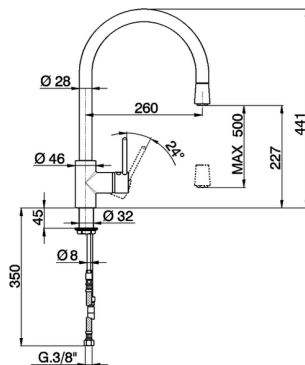

## Single lever sink mixer with extrac.shower KITCHEN\_LL001570

MODEL **LL001570**

Single lever sink mixer with extrac.shower,swivel spout,175 cm brass flexible hose

### CHARACTERISTICS

Cartridge Spare Parts **ZZ93196000**

**38 mm Cartridge**