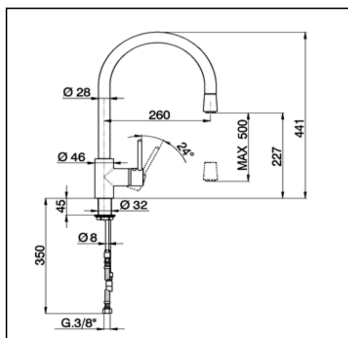

Single lever sink mixer with extrac.shower KITCHEN_LL001570

cisal

LL 00157

NR.	DESCRIZIONE DESCRIPTION BESCHREIBUNG DESCRIPTION	N.CODICE CODE NO. WERSKNR. NR.CODE	NR.	DESCRIZIONE DESCRIPTION BESCHREIBUNG DESCRIPTION	N.CODICE CODE NO. WERSKNR. NR.CODE	NR.	DESCRIZIONE DESCRIPTION BESCHREIBUNG DESCRIPTION	N.CODICE CODE NO. WERSKNR. NR.CODE
1	Leva monocomando "LL" Lever "LL" Hebel "LL" Levier "LL"	ZZ944020	5-1	Anello per canna Ring for spout Ring fuer Auslauf Bague pour bec	ZZ944180	9-2	Aeratore M24x1 IA Cascade Mousseur M24x1 IA Cascade Perlator M24x1 IA Cascade Mousseur M24x1 Cascade	ZZ944150
1-1	Grano punta plana inox M.6x6 Screw-stainless steel M.6x6 Madenschraube M.6x6 Vis speciale inox M.6x6	ZZ926450	6	Vite M.6 Screw M.6 Schraube M.6 Vis M.6	ZZ941090	9-3	Cartuccia per aeratore M.24x1 Cascade Kart. f/Perlator M.24x1 Cascade Cartouche x mousseur M.24x1 Cascade	ZZ933990
1-2	Placchetta per leva neutra Cap for lever Abdeckkappe f/Hebel Plaquette levier	ZZ933470	7	Placchetta per leva neutra Cap for lever Abdeckkappe f/Hebel Plaquette levier	ZZ927110	10	Flex 175 cm Ø14 1/2"CN x M15x1 Brauseschlauch 175 cm Ø14 x M15x1 Flex 175 cm Ø14 1/2"CN x M15x1	ZZ946830
2	Copricartuccia monocomando Escutcheon cartridge Abdeckkappe Couvre-cartouche	ZZ933510	8	Set installazione monoc.doccia estraibile Installation set single lever Befestigungsset Set installation	ZZ928860	11	Peso piombo completo Lead weight Bleigewicht kpl Poids en plomb	ZZ927750
3	Calotta bloccaggio cartuccia Nut for mixing valve Mutter f/Kartusche Ecor pour cartouche	ZZ933530	8-1	Guarnizione fibra 3/8" Gasket rubber 3/8" Fiberdichtung 3/8" Joint en fibre 3/8"	ZZ926960	12	Flessibile M.11x1 3/8" L.365 Flex M.11x1 3/8" L.365 Anschlusschlauch M.11x1 3/8" L.365 Flex M.11x1 3/8" L.365	ZZ928420
4	Cartuccia monocomando Mixing valve Kartusche Cartouche mitigeurs	ZZ931960	9	Doccia estraibile lavello con valvolina Handspray with valve Herausziehbare Brause Douchette extr.évier	ZZ944210			
5	Canna alta Ø28 interasse 260 Swinging spout 260 Ø28 Auslauf-Rohr-U-260 Ø28 Bec orientable 260 Ø28	ZZ944200	9-1	Valvola anti-ritorno Ø15 per doccia Back-flow valve Ø15 Durchflussverhinderer Ø15 Clapet anti-retour Ø15	ZZ929560			

LL001570

<https://en.cisal.it/single-lever-sink-mixer-with-extrac-shower-kitchen-ll001570>

2026-04-28