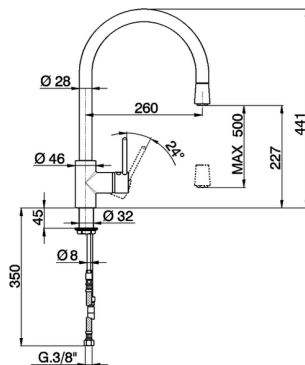

CHARACTERISTICS

Cartridge Spare Parts **ZZ93196000**

38 mm Cartridge