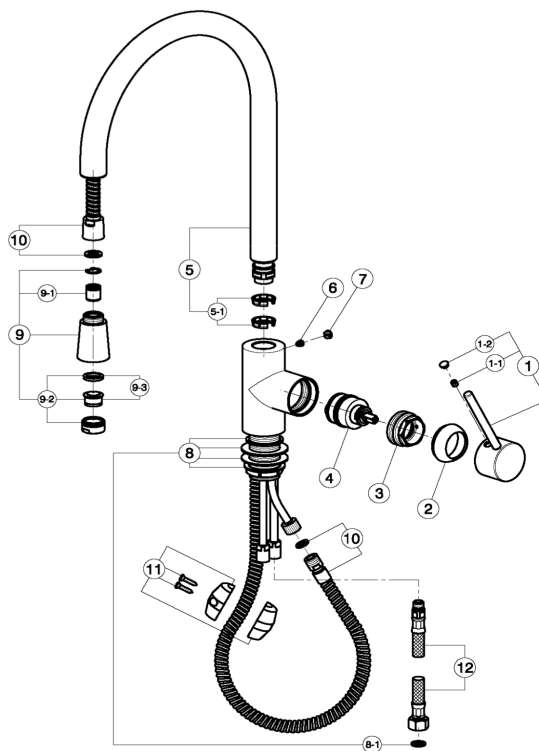

Single lever sink mixer with extrac.shower KITCHEN_LL001570

cisal

LL 00157

NR.	DESCRIZIONE DESCRIPTION BESCHREIBUNG DESCRIPTION	N.CODICE CODE NO. WERSKNR. NR.CODE	NR.	DESCRIZIONE DESCRIPTION BESCHREIBUNG DESCRIPTION	N.CODICE CODE NO. WERSKNR. NR.CODE	NR.	DESCRIZIONE DESCRIPTION BESCHREIBUNG DESCRIPTION	N.CODICE CODE NO. WERSKNR. NR.CODE
1	Leva monocomando "LL" Lever "LL" Hebel "LL" Levier "LL"	ZZ944020	5-1	Anello per canna Ring for spout Ring fuer Auslauf Bague pour bec	ZZ944180	9-2	Aeratore M24x1 IA Cascade Mousseur M24x1 IA Cascade Perlator M24x1 IA Cascade Mousseur M24x1 Cascade	ZZ944150
1-1	Grano punta plana inox M.6x6 Screw-stainless steel M.6x6 Madenschraube M.6x6 Vis speciale inox M.6x6	ZZ926450	6	Vite M.6 Screw M.6 Schraube M.6 Vis M.6	ZZ941090	9-3	Cartuccia per aeratore M.24x1 Cascade Kart. f/Perlator M.24x1 Cascade Cartouche x mousseur M.24x1 Cascade	ZZ933990
1-2	Placchetta per leva neutra Cap for lever Abdeckkappe f/Hebel Plaquette levier	ZZ933470	7	Placchetta per leva neutra Cap for lever Abdeckkappe f/Hebel Plaquette levier	ZZ927110	10	Flex 175 cm Ø14 1/2"CN x M15x1 Brauseschlauch 175 cm Ø14 x M15x1 Flex 175 cm Ø14 1/2"CN x M15x1	ZZ946830
2	Copricartuccia monocomando Escutcheon cartridge Abdeckkappe Couvre-cartouche	ZZ933510	8	Set installazione monoc.doccia estraibile Installation set single lever Befestigungsset Set installation	ZZ928860	11	Peso piombo completo Lead weight Bleigewicht kpl Poids en plomb	ZZ927750
3	Calotta bloccaggio cartuccia Nut for mixing valve Mutter f/Kartusche Ecor pour cartouche	ZZ933530	8-1	Guarnizione fibra 3/8" Gasket rubber 3/8" Fiberdichtung 3/8" Joint en fibre 3/8"	ZZ926960	12	Flessibile M.11x1 3/8" L.365 Flex M.11x1 3/8" L.365 Anschlusschlauch M.11x1 3/8" L.365 Flex M.11x1 3/8" L.365	ZZ928420
4	Cartuccia monocomando Mixing valve Kartusche Cartouche mitigeurs	ZZ931960	9	Doccia estraibile lavello con valvolina Handspray with valve Herausziehbare Brause Douchette extr.évier	ZZ944210			
5	Canna alta Ø28 interasse 260 Swinging spout 260 Ø28 Auslauf-Rohr-U-260 Ø28 Bec orientable 260 Ø28	ZZ944200	9-1	Valvola anti-ritorno Ø15 per doccia Back-flow valve Ø15 Durchflussverhinderer Ø15 Clapet anti-retour Ø15	ZZ929560			

LL001570

<https://en.cisal.it/single-lever-sink-mixer-with-extrac-shower-kitchen-ll001570>

2026-04-28