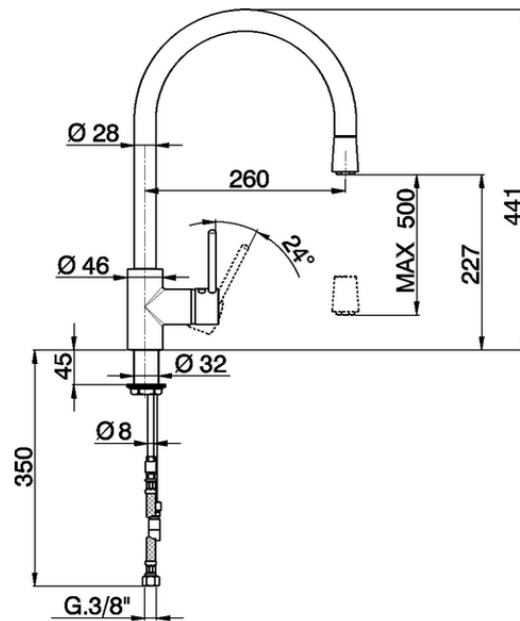

Single lever sink mixer with extrac.shower KITCHEN_LL001570

LL001570

<https://en.cisal.it/single-lever-sink-mixer-with-extrac-shower-kitchen-ll001570>

2026-05-19