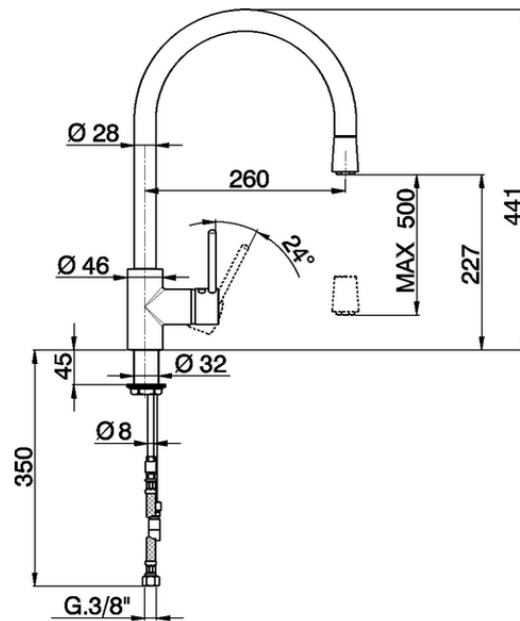

## Single lever sink mixer with extrac.shower KITCHEN\_LL001570

LL001570

<https://en.cisal.it/single-lever-sink-mixer-with-extrac-shower-kitchen-ll001570>

2026-04-08