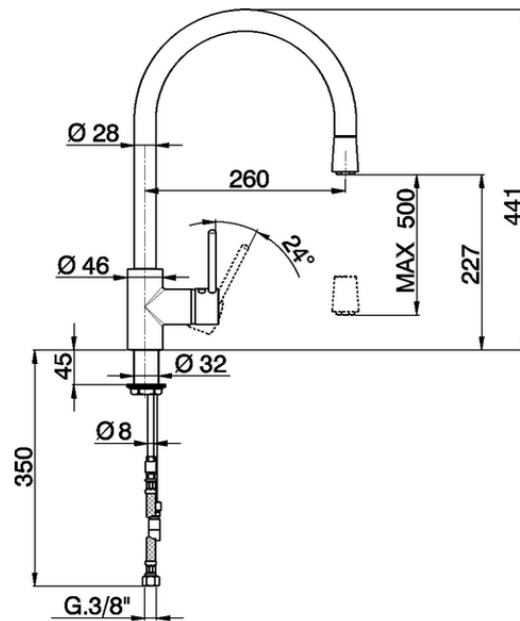

Single lever sink mixer with extrac.shower KITCHEN_LL001570

LL001570

<https://en.cisal.it/single-lever-sink-mixer-with-extrac-shower-kitchen-ll001570>

2026-04-28