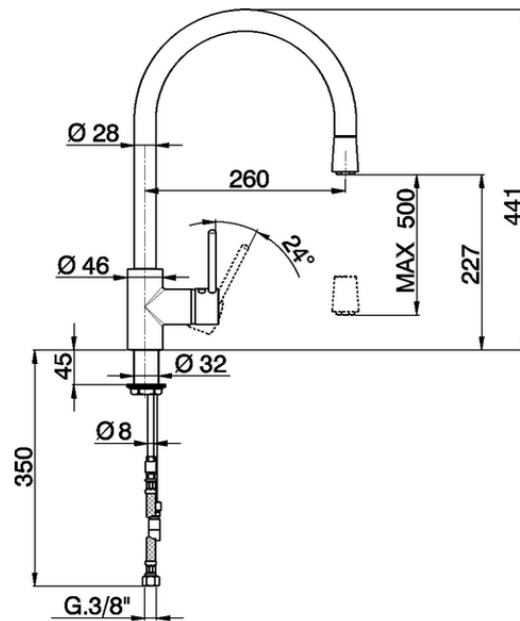

## Single lever sink mixer with extrac.shower KITCHEN\_LL001570

LL001570

<https://en.cisal.it/single-lever-sink-mixer-with-extrac-shower-kitchen-ll001570>

2026-06-29