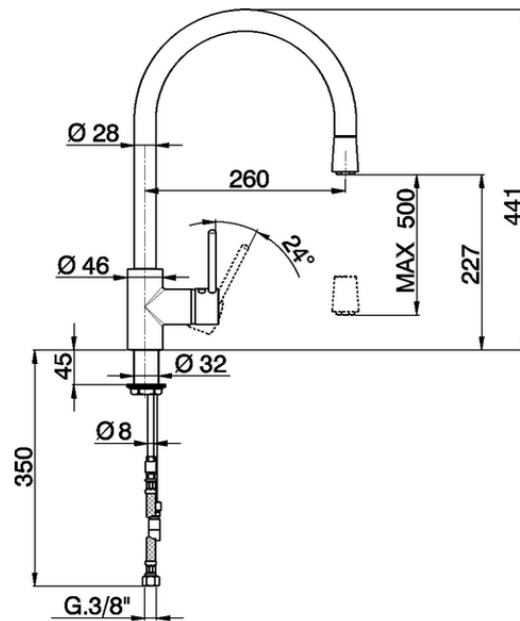

Single lever sink mixer with extrac.shower KITCHEN_LL001570

LL001570

<https://en.cisal.it/single-lever-sink-mixer-with-extrac-shower-kitchen-ll001570>

2026-06-08