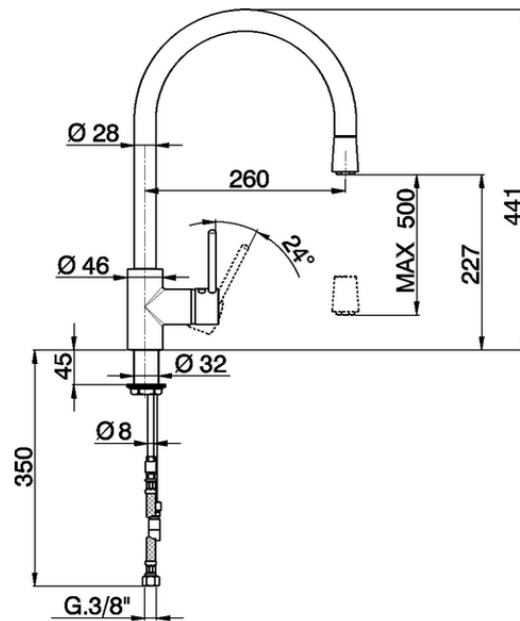

## Single lever sink mixer with extrac.shower KITCHEN\_LL001570

LL001570

<https://en.cisal.it/single-lever-sink-mixer-with-extrac-shower-kitchen-ll001570>

2026-04-28