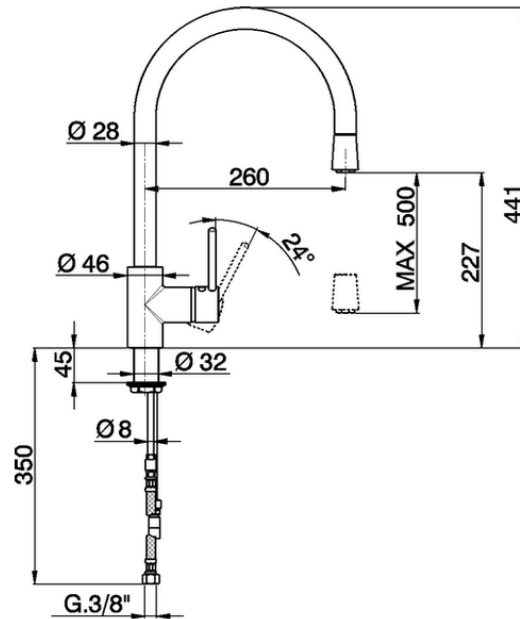

Single lever sink mixer with extrac.shower KITCHEN_LL001570

LL001570

<https://en.cisal.it/single-lever-sink-mixer-with-extrac-shower-kitchen-ll001570>

2026-04-08