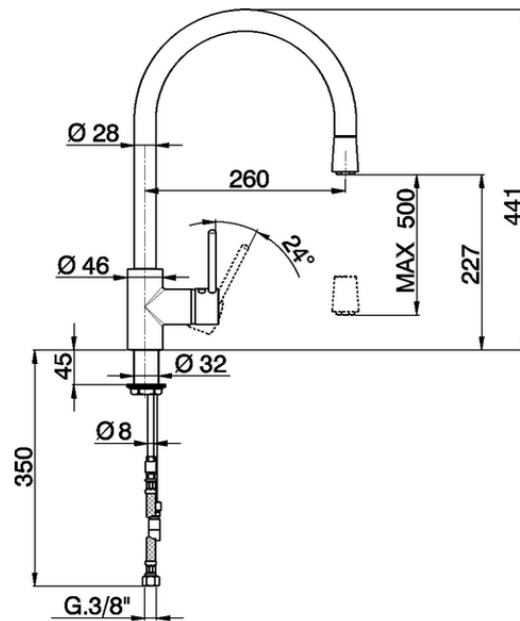

Single lever sink mixer with extrac.shower KITCHEN_LL001570

LL001570

<https://en.cisal.it/single-lever-sink-mixer-with-extrac-shower-kitchen-ll001570>

2026-06-14