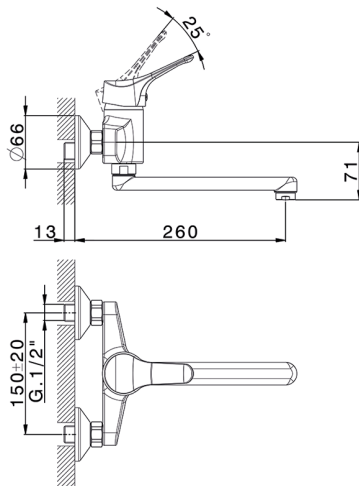

Exposed single lever sink mixer KITCHEN_M3000400

MODEL **M3000400**

Exposed single lever sink mixer, swivel spout

AVAILABLE FINISHINGS

CHARACTERISTICS

Cartridge Spare Parts **ZZ95274000**

40 mm Cartridge

Exposed single lever sink mixer KITCHEN_M3000400

M3000400

<https://en.cisal.it/exposed-single-lever-sink-mixer-kitchen-m3000400>

2026-04-28