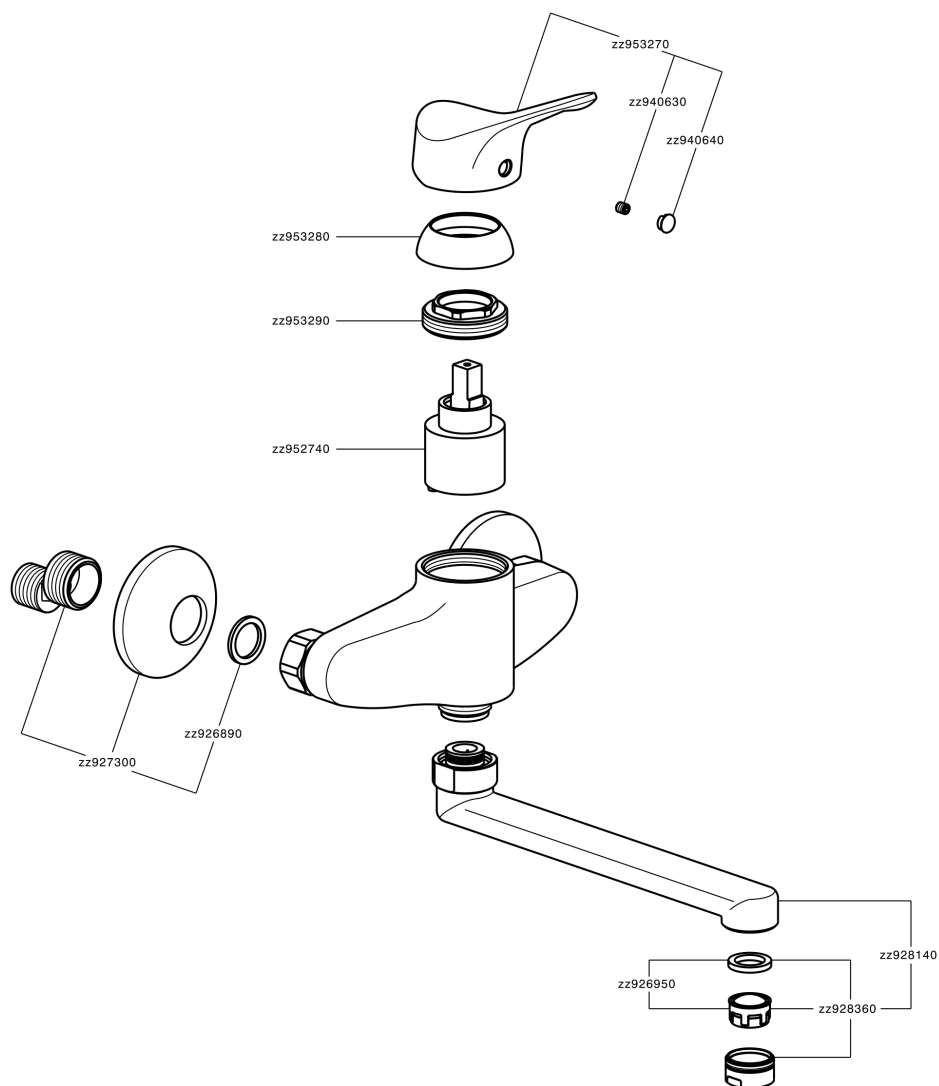

Exposed single lever sink mixer KITCHEN_M3000400

MODEL **M3000400**

Exposed single lever sink mixer, swivel spout

AVAILABLE FINISHINGS

CHARACTERISTICS

Cartridge Spare Parts **ZZ95274000**

40 mm Cartridge

Exposed single lever sink mixer KITCHEN_M3000400

M3000400

<https://en.cisal.it/exposed-single-lever-sink-mixer-kitchen-m3000400>

2026-04-28