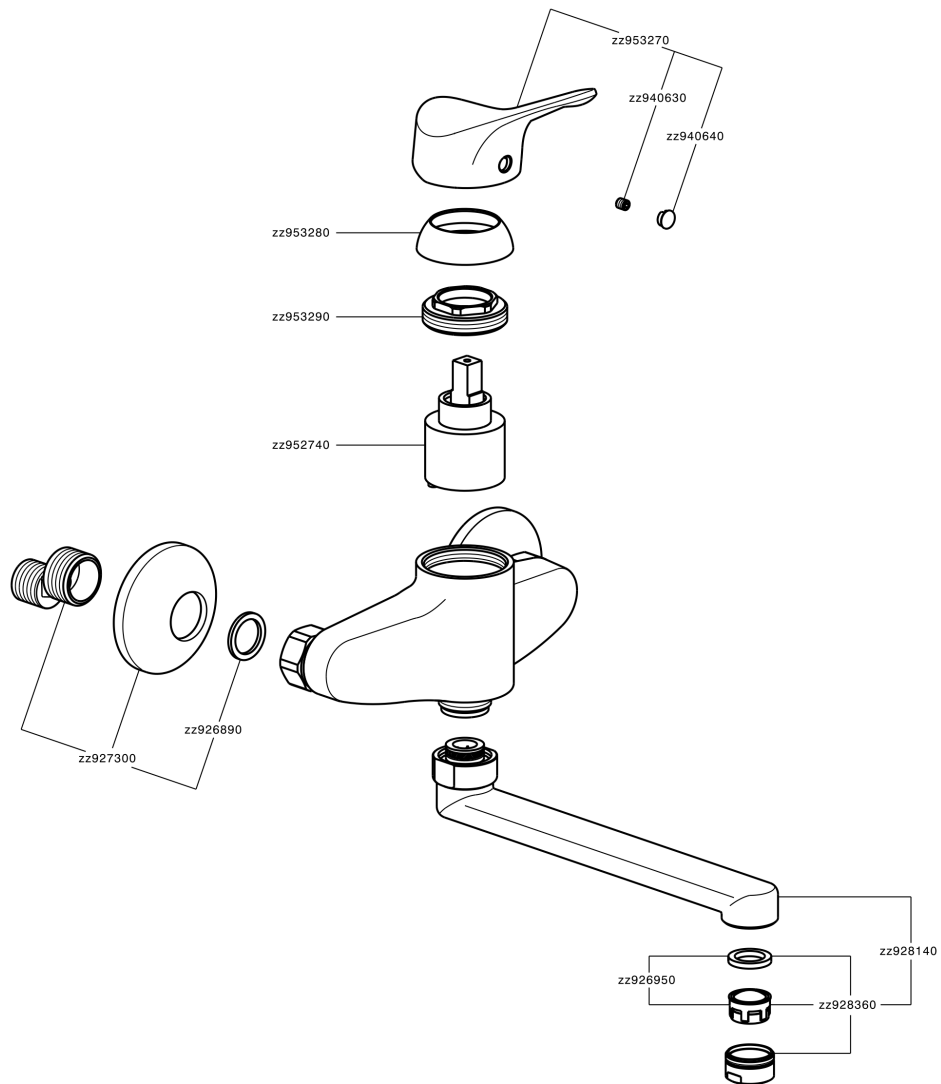

Exposed single lever sink mixer KITCHEN_M3000400

MODEL **M3000400**

Exposed single lever sink mixer, swivel spout

AVAILABLE FINISHINGS

CHARACTERISTICS

Cartridge Spare Parts **ZZ95274000**

40 mm Cartridge

Exposed single lever sink mixer KITCHEN_M3000400

M3000400

<https://en.cisal.it/exposed-single-lever-sink-mixer-kitchen-m3000400>

2026-06-16