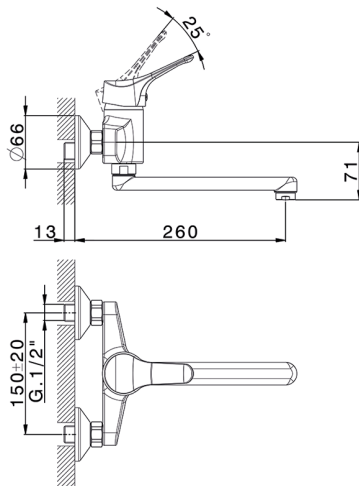

Exposed single lever sink mixer KITCHEN_M3000400

MODEL **M3000400**

Exposed single lever sink mixer, swivel spout

AVAILABLE FINISHINGS

CHARACTERISTICS

Cartridge Spare Parts **ZZ95274000**

40 mm Cartridge

Exposed single lever sink mixer KITCHEN_M3000400

M3000400

<https://en.cisal.it/exposed-single-lever-sink-mixer-kitchen-m3000400>

2026-06-16