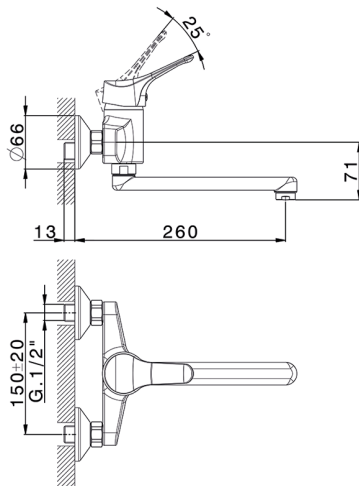

## Exposed single lever sink mixer KITCHEN\_M3000400

MODEL **M3000400**

Exposed single lever sink mixer, swivel spout

AVAILABLE FINISHINGS

CHARACTERISTICS

Cartridge Spare Parts **ZZ95274000**

**40 mm Cartridge**

## Exposed single lever sink mixer KITCHEN\_M3000400

M3000400

<https://en.cisal.it/exposed-single-lever-sink-mixer-kitchen-m3000400>

2026-04-05