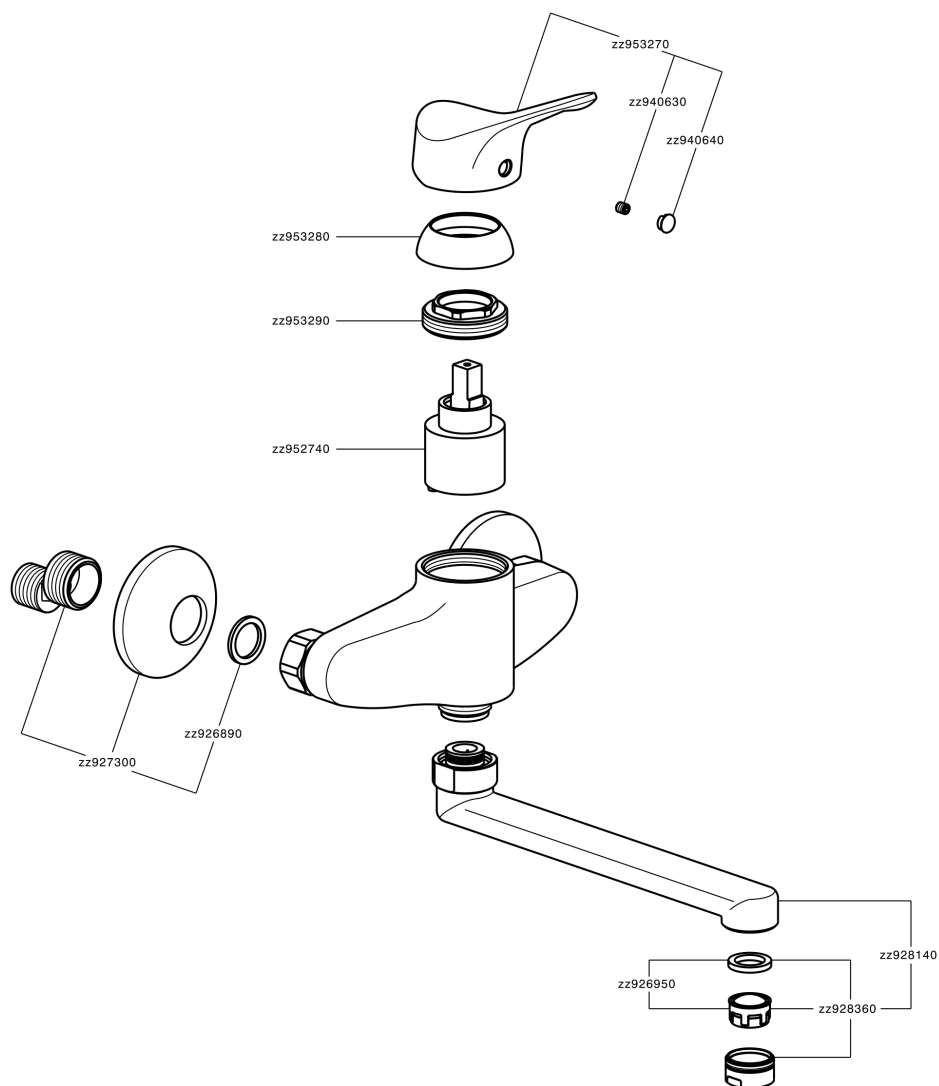

## Exposed single lever sink mixer KITCHEN\_M3000400

MODEL **M3000400**

Exposed single lever sink mixer, swivel spout

AVAILABLE FINISHINGS

CHARACTERISTICS

Cartridge Spare Parts **ZZ95274000**

**40 mm Cartridge**

## Exposed single lever sink mixer KITCHEN\_M3000400

M3000400

<https://en.cisal.it/exposed-single-lever-sink-mixer-kitchen-m3000400>

2026-04-05