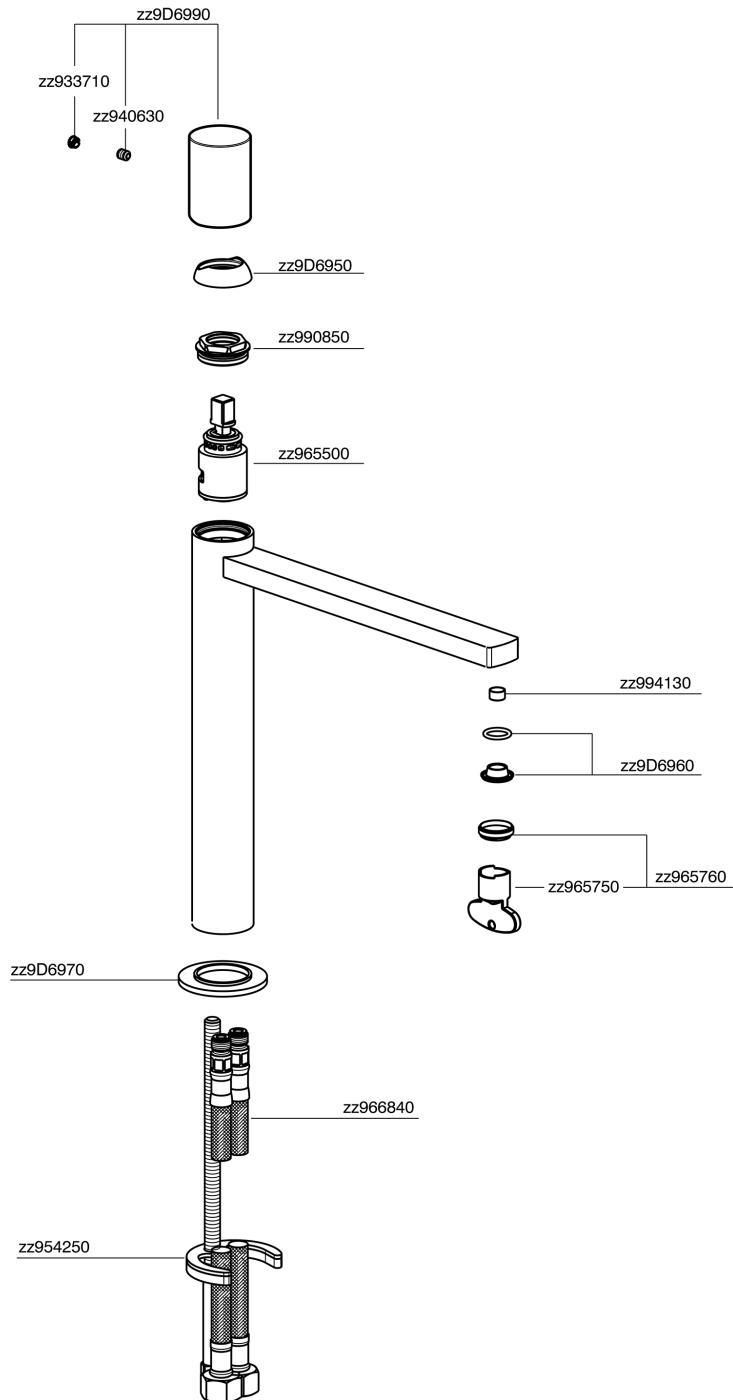

Single lever tall washbasin mixer SMOOTH X32_X4003544

MODEL **X4003544**

Single lever tall washbasin mixer, without automatic pop up waste, G.3/8" Stainless Steel Flexible, with smooth lever, Inox AISI 316L

AVAILABLE FINISHINGS

-  **5H** 5H Dark Brass Brushed
-  **5L** 5L Brushed Black Titanium
-  **5N** 5N Brushed Rose Gold
-  **D1** D1 Brushed Inox

CHARACTERISTICS

Cartridge Spare Parts **ZZ96550000**

25 mm Cartridge

Single lever tall washbasin mixer SMOOTH X32_X4003544

X4003544

<https://en.cisal.it/single-lever-tall-washbasin-mixer-smooth-x32-x4003544>

2024-12-22