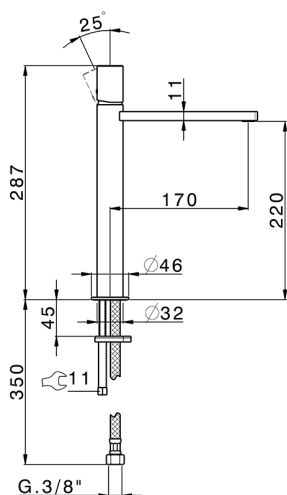

Single lever tall washbasin mixer SMOOTH X32_X4003544

MODEL **X4003544**

Single lever tall washbasin mixer, without automatic pop up waste, G.3/8" Stainless Steel Flexible, with smooth lever, Inox AISI 316L

AVAILABLE FINISHINGS

-  **5H** 5H Dark Brass Brushed
-  **5L** 5L Brushed Black Titanium
-  **5N** 5N Brushed Rose Gold
-  **D1** D1 Brushed Inox

CHARACTERISTICS

Cartridge Spare Parts **ZZ96550000**

25 mm Cartridge

Single lever tall washbasin mixer SMOOTH X32_X4003544

X4003544

<https://en.cisal.it/single-lever-tall-washbasin-mixer-smooth-x32-x4003544>

2024-12-22