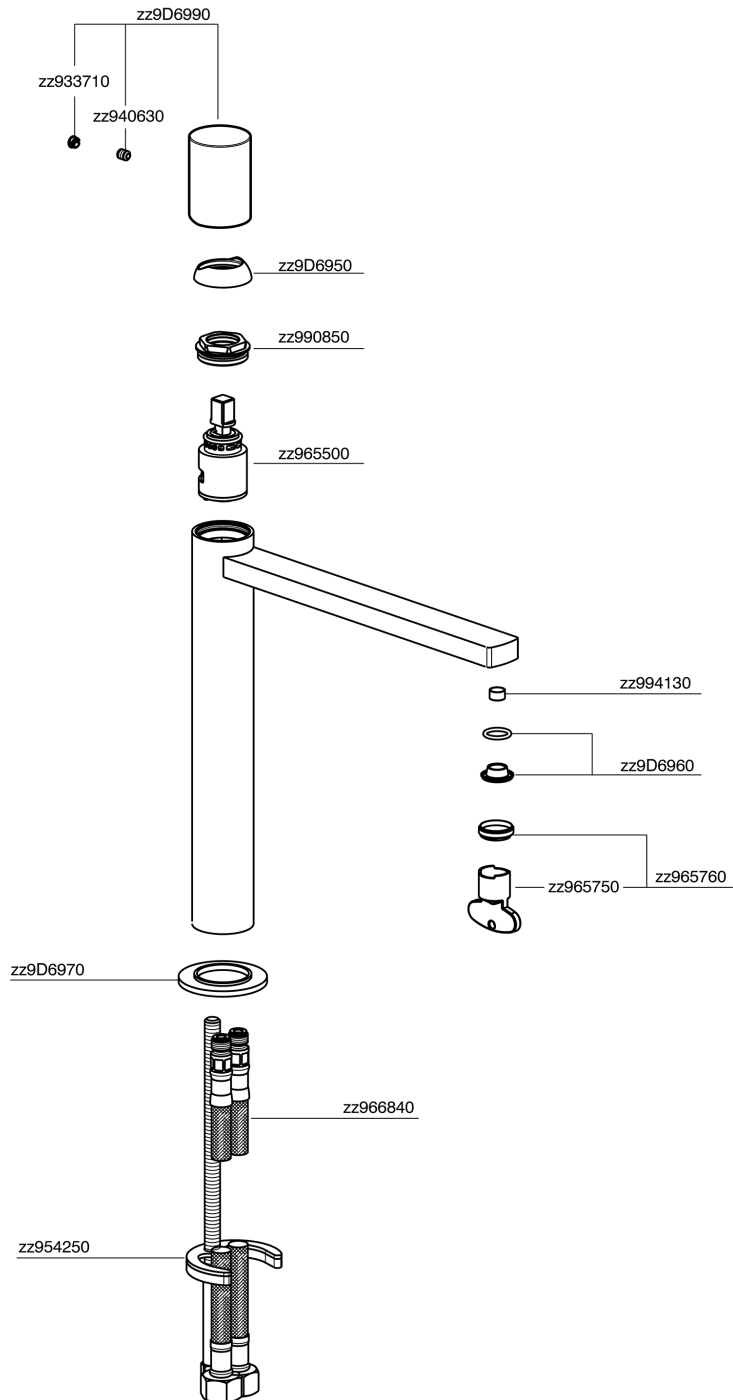

Single lever tall washbasin mixer SMOOTH X32_X4003544

X4003544

<https://en.cisal.it/single-lever-tall-washbasin-mixer-smooth-x32-x4003544>

2024-12-22